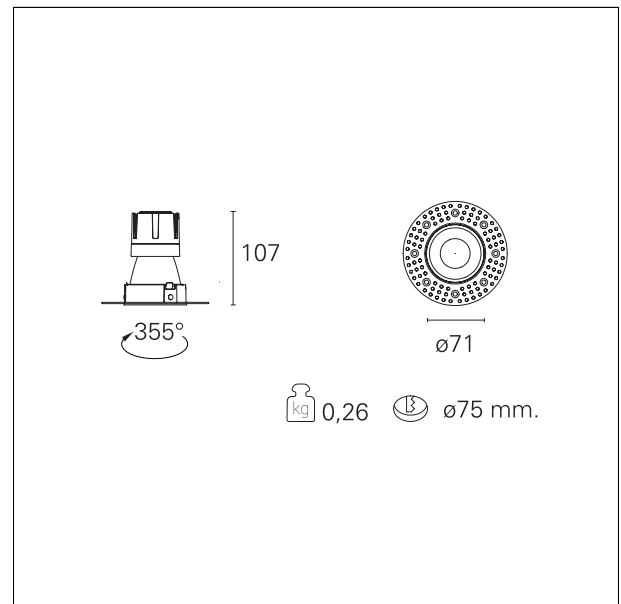

Nemo TL Comfort

RTT22442DM - Trimless + Matt Bronze Reflector - 10 W - 920 lumen / 2700 K / CRI >90

DESCRIPTION

Nemo TL is the trimless series of the Nemo family designed for installations in plasterboard false ceilings with no visible edge. Models up to 24W are equipped with a pre-drilled fixed frame for direct fixing of the luminaire to the false ceiling; The 33W and 42W models are equipped with height-adjustable fixing frame. Nemo TL Comfort is the solution for installations with maximum visual comfort; thanks to its 48 ° cut off, the TL Comfort version of the Nemo series guarantees maximum control of direct glare. The lighting modules are all equipped with the latest generation of LEDs (CRI > 90 and SDCM < 3). The interchangeable secondary reflectors are available in four different satin finishes and allow you to aesthetically characterize the system even after the first installation without changing the lighting performance. The safety cable supplied prevents accidental drops and the "fast plug" connection system to the driver allows quick and safe installation.

Switch 1...10V / Push

PRODUCTS CHARACTERISTICS

installation type	trimless recessed
material	Aluminum
Color	Matt bronze
Power	10 W
Lumen output - Full emission	882 lm
Efficacy	88 lm/W
Diameter	Ø 71 mm.
Dimensions	h 107 mm.
net weight	0,26 kg.

optical compartment IP rate	IP40
recessed compartment IP rate	IP20
IK	IK02

HOLE RECESS DIMENSIONS

hole recess diameter	Ø 75 mm.
----------------------	-----------------

ENERGY CLASSIFICATION

This luminaire contains built-in LED lamps.

RTT22442DM - Trimless + Matt Bronze Reflector - 10 W - 920 lumen / 2700 K / CRI >90

luminous effect	flood
optic	24°
Beam angle - direct	24°
UGR	≤ 17
Cut Hood	48°

PHOTOMETRIC