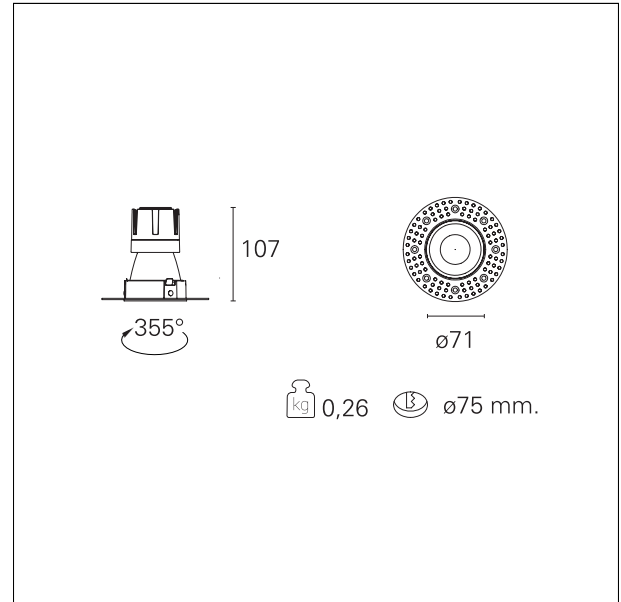

#### DESCRIPTION

Nemo TL is the trimless series of the Nemo family designed for installations in plasterboard false ceilings with no visible edge. Models up to 24W are equipped with a pre-drilled fixed frame for direct fixing of the luminaire to the false ceiling; The 33W and 42W models are equipped with height-adjustable fixing frame. Nemo TL Comfort is the solution for installations with maximum visual comfort; thanks to its 48 ° cut off, the TL Comfort version of the Nemo series guarantees maximum control of direct glare. The lighting modules are all equipped with the latest generation of LEDs (CRI > 90 and SDCM < 3). The interchangeable secondary reflectors are available in four different satin finishes and allow you to aesthetically characterize the system even after the first installation without changing the lighting performance. The safety cable supplied prevents accidental drops and the "fast plug" connection system to the driver allows quick and safe installation.

#### PRODUCTS CHARACTERISTICS

installation type	<b>trimless recessed</b>
material	<b>Aluminum</b>
Color	<b>Matt bronze</b>
Power	<b>10 W</b>
Lumen output - Full emission	<b>876 lm</b>
Efficacy	<b>88 lm/W</b>
Diameter	<b>Ø 71 mm.</b>
Dimensions	<b>h 107 mm.</b>
net weight	<b>0,26 kg.</b>

#### HOLE RECESS DIMENSIONS

hole recess diameter	<b>Ø 75 mm.</b>
----------------------	-----------------