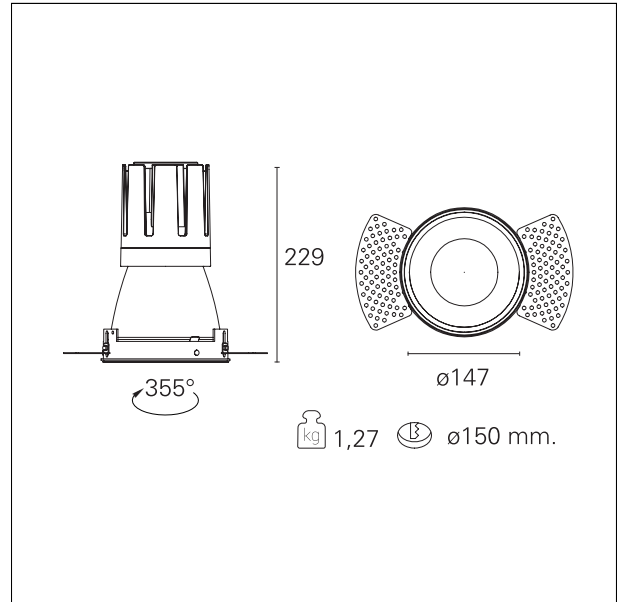

#### DESCRIPTION

Nemo TL is the trimless series of the Nemo family designed for installations in plasterboard false ceilings with no visible edge. Models up to 24W are equipped with a pre-drilled fixed frame for direct fixing of the luminaire to the false ceiling; The 33W and 42W models are equipped with height-adjustable fixing frame. Nemo TL Comfort is the solution for installations with maximum visual comfort; thanks to its 48 ° cut off, the TL Comfort version of the Nemo series guarantees maximum control of direct glare. The lighting modules are all equipped with the latest generation of LEDs (CRI > 90 and SDCM < 3). The interchangeable secondary reflectors are available in four different satin finishes and allow you to aesthetically characterize the system even after the first installation without changing the lighting performance. The safety cable supplied prevents accidental drops and the "fast plug" connection system to the driver allows quick and safe installation.

#### PRODUCTS CHARACTERISTICS

installation type	<b>trimless recessed</b>
material	<b>Aluminum</b>
Color	<b>Matt bronze</b>
Power	<b>42 W</b>
Lumen output - Full emission	<b>3844 lm</b>
Efficacy	<b>92 lm/W</b>
Diameter	<b>Ø 147 mm.</b>
Dimensions	<b>h 229 mm.</b>
net weight	<b>1,27 kg.</b>

#### HOLE RECESS DIMENSIONS

hole recess diameter	<b>Ø 150 mm.</b>
----------------------	------------------