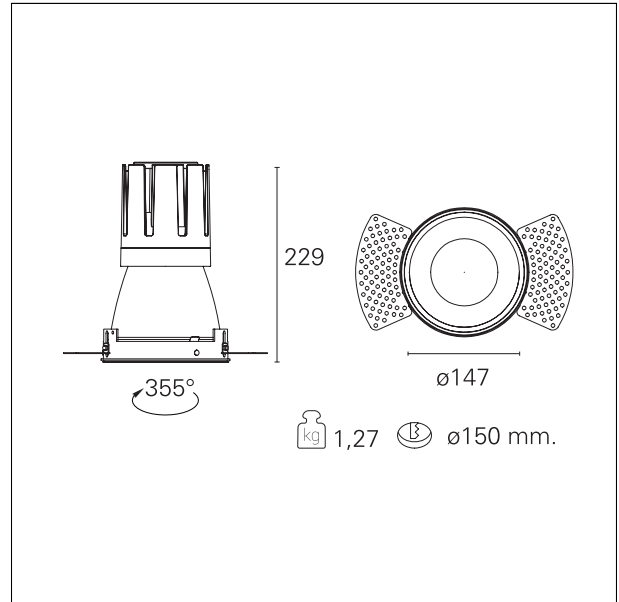

#### DESCRIPTION

Nemo TL is the trimless series of the Nemo family designed for installations in plasterboard false ceilings with no visible edge. Models up to 24W are equipped with a pre-drilled fixed frame for direct fixing of the luminaire to the false ceiling; The 33W and 42W models are equipped with height-adjustable fixing frame. Nemo TL Comfort is the solution for installations with maximum visual comfort; thanks to its 48 ° cut off, the TL Comfort version of the Nemo series guarantees maximum control of direct glare. The lighting modules are all equipped with the latest generation of LEDs (CRI > 90 and SDCM < 3). The interchangeable secondary reflectors are available in four different satin finishes and allow you to aesthetically characterize the system even after the first installation without changing the lighting performance. The safety cable supplied prevents accidental drops and the "fast plug" connection system to the driver allows quick and safe installation.

#### PRODUCTS CHARACTERISTICS

installation type	<b>trimless recessed</b>
material	<b>Aluminum</b>
Color	<b>Matt bronze</b>
Power	<b>42 W</b>
Lumen output - Full emission	<b>3786 lm</b>
Efficacy	<b>90 lm/W</b>
Diameter	<b>Ø 147 mm.</b>
Dimensions	<b>h 229 mm.</b>
net weight	<b>1,27 kg.</b>

#### HOLE RECESS DIMENSIONS

hole recess diameter	<b>Ø 150 mm.</b>
----------------------	------------------