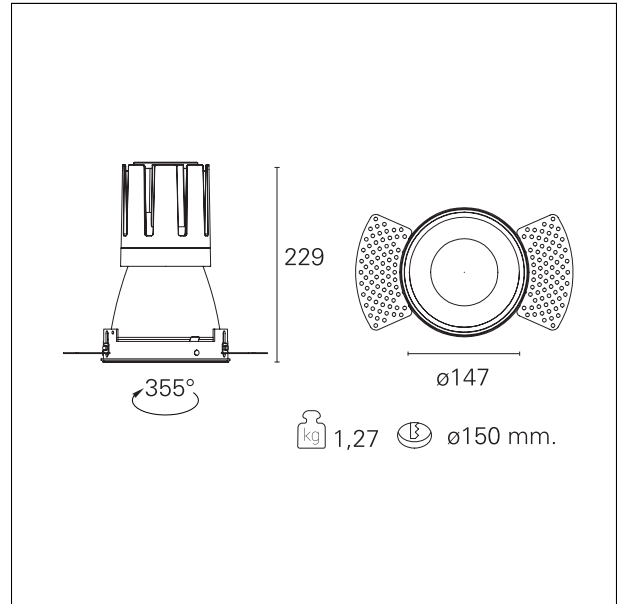

#### DESCRIPTION

Nemo TL is the trimless series of the Nemo family designed for installations in plasterboard false ceilings with no visible edge. Models up to 24W are equipped with a pre-drilled fixed frame for direct fixing of the luminaire to the false ceiling; The 33W and 42W models are equipped with height-adjustable fixing frame. Nemo TL Comfort is the solution for installations with maximum visual comfort; thanks to its 48 ° cut off, the TL Comfort version of the Nemo series guarantees maximum control of direct glare. The lighting modules are all equipped with the latest generation of LEDs (CRI > 90 and SDCM < 3). The interchangeable secondary reflectors are available in four different satin finishes and allow you to aesthetically characterize the system even after the first installation without changing the lighting performance. The safety cable supplied prevents accidental drops and the "fast plug" connection system to the driver allows quick and safe installation.

#### PRODUCTS CHARACTERISTICS

installation type	<b>trimless recessed</b>
material	<b>Aluminum</b>
Color	<b>Matt bronze</b>
Power	<b>42 W</b>
Lumen output - Full emission	<b>3786 lm</b>
Efficacy	<b>90 lm/W</b>
Diameter	<b>Ø 147 mm.</b>
Dimensions	<b>h 229 mm.</b>
net weight	<b>1,27 kg.</b>

#### HOLE RECESS DIMENSIONS

hole recess diameter	<b>Ø 150 mm.</b>
----------------------	------------------