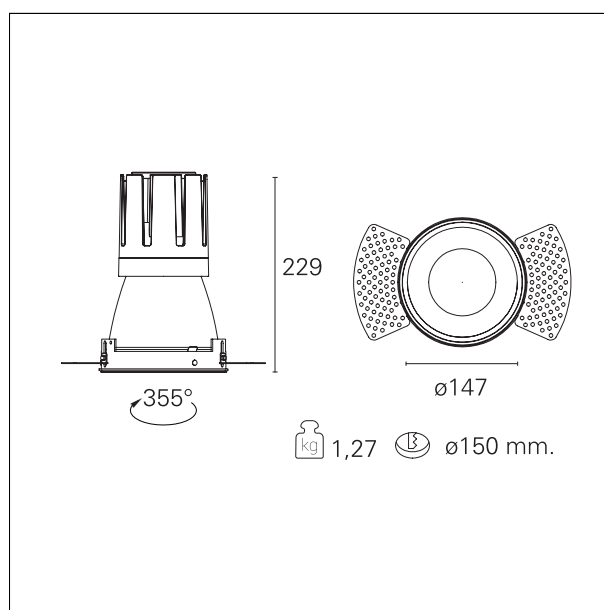

#### DESCRIPTION

Nemo TL is the trimless series of the Nemo family designed for installations in plasterboard false ceilings with no visible edge. Models up to 24W are equipped with a pre-drilled fixed frame for direct fixing of the luminaire to the false ceiling; The 33W and 42W models are equipped with height-adjustable fixing frame. Nemo TL Comfort is the solution for installations with maximum visual comfort; thanks to its 48 ° cut off, the TL Comfort version of the Nemo series guarantees maximum control of direct glare. The lighting modules are all equipped with the latest generation of LEDs (CRI > 90 and SDCM < 3). The interchangeable secondary reflectors are available in four different satin finishes and allow you to aesthetically characterize the system even after the first installation without changing the lighting performance. The safety cable supplied prevents accidental drops and the "fast plug" connection system to the driver allows quick and safe installation.

#### PRODUCTS CHARACTERISTICS

installation type	<b>trimless recessed</b>
material	<b>Aluminum</b>
Color	<b>Matt bronze</b>
Power	<b>42 W</b>
Lumen output - Full emission	<b>3834 lm</b>
Efficacy	<b>91 lm/W</b>
Diameter	<b>Ø 147 mm.</b>
Dimensions	<b>h 229 mm.</b>
net weight	<b>1,27 kg.</b>

#### HOLE RECESS DIMENSIONS

hole recess diameter	<b>Ø 150 mm.</b>
----------------------	------------------