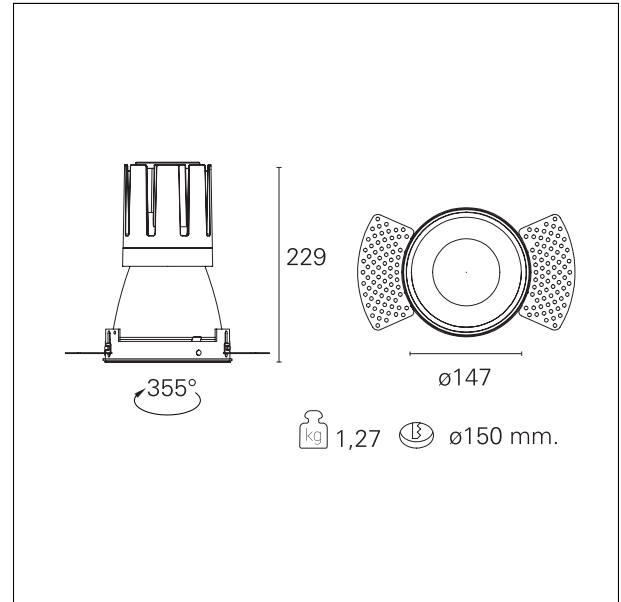

#### DESCRIPTION

Nemo TL is the trimless series of the Nemo family designed for installations in plasterboard false ceilings with no visible edge. Models up to 24W are equipped with a pre-drilled fixed frame for direct fixing of the luminaire to the false ceiling; The 33W and 42W models are equipped with height-adjustable fixing frame. Nemo TL Comfort is the solution for installations with maximum visual comfort; thanks to its 48 ° cut off, the TL Comfort version of the Nemo series guarantees maximum control of direct glare. The lighting modules are all equipped with the latest generation of LEDs (CRI > 90 and SDCM < 3). The interchangeable secondary reflectors are available in four different satin finishes and allow you to aesthetically characterize the system even after the first installation without changing the lighting performance. The safety cable supplied prevents accidental drops and the "fast plug" connection system to the driver allows quick and safe installation.

#### PRODUCTS CHARACTERISTICS

installation type	<b>trimless recessed</b>
material	<b>Aluminum</b>
Color	<b>Matt bronze</b>
Power	<b>42 W</b>
Lumen output - Full emission	<b>3780 lm</b>
Efficacy	<b>90 lm/W</b>
Diameter	<b>Ø 147 mm.</b>
Dimensions	<b>h 229 mm.</b>
net weight	<b>1,27 kg.</b>

#### HOLE RECESS DIMENSIONS

hole recess diameter	<b>Ø 150 mm.</b>
----------------------	------------------