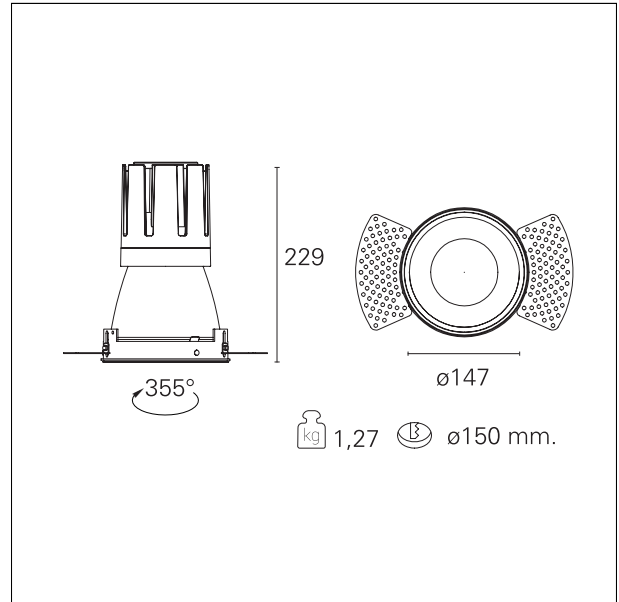

Nemo TL Comfort

RTT22436 - Trimless + Matt Bronze Reflector - 42 W - 3800 lumen / 4000 K / CRI >90

DESCRIPTION

Nemo TL is the trimless series of the Nemo family designed for installations in plasterboard false ceilings with no visible edge. Models up to 24W are equipped with a pre-drilled fixed frame for direct fixing of the luminaire to the false ceiling; The 33W and 42W models are equipped with height-adjustable fixing frame. Nemo TL Comfort is the solution for installations with maximum visual comfort; thanks to its 48 ° cut off, the TL Comfort version of the Nemo series guarantees maximum control of direct glare. The lighting modules are all equipped with the latest generation of LEDs (CRI > 90 and SDCM < 3). The interchangeable secondary reflectors are available in four different satin finishes and allow you to aesthetically characterize the system even after the first installation without changing the lighting performance. The safety cable supplied prevents accidental drops and the "fast plug" connection system to the driver allows quick and safe installation.

Switch **On÷Off**

PRODUCTS CHARACTERISTICS

installation type	trimless recessed
material	Aluminum
Color	Matt bronze
Power	42 W
Lumen output - Full emission	3824 lm
Efficacy	91 lm/W
Diameter	Ø 147 mm.
Dimensions	h 229 mm.
net weight	1,27 kg.

optical compartment IP rate	IP40
recessed compartment IP rate	IP20
IK	IK02

HOLE RECESS DIMENSIONS

hole recess diameter	Ø 150 mm.
----------------------	------------------

ENERGY CLASSIFICATION

This luminaire contains built-in LED lamps.

luminous effect optic	flood
Beam angle - direct	24°
UGR	≤ 17
Cut Hood	48°

PHOTOMETRIC