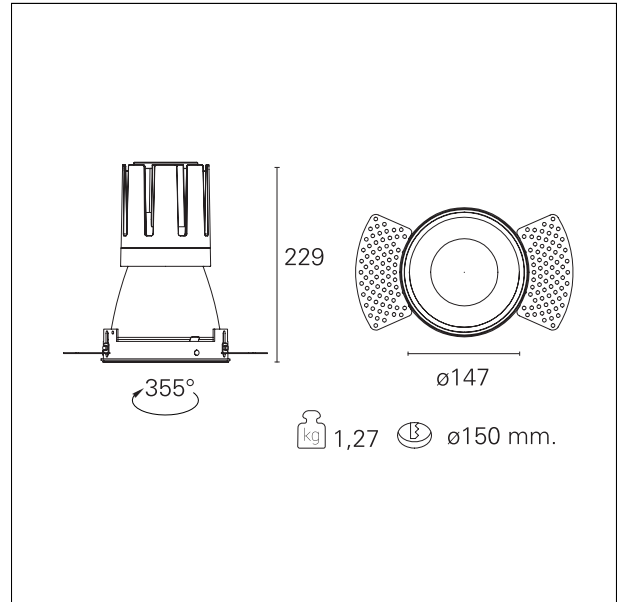

#### DESCRIPTION

Nemo TL is the trimless series of the Nemo family designed for installations in plasterboard false ceilings with no visible edge. Models up to 24W are equipped with a pre-drilled fixed frame for direct fixing of the luminaire to the false ceiling; The 33W and 42W models are equipped with height-adjustable fixing frame. Nemo TL Comfort is the solution for installations with maximum visual comfort; thanks to its 48 ° cut off, the TL Comfort version of the Nemo series guarantees maximum control of direct glare. The lighting modules are all equipped with the latest generation of LEDs (CRI > 90 and SDCM < 3). The interchangeable secondary reflectors are available in four different satin finishes and allow you to aesthetically characterize the system even after the first installation without changing the lighting performance. The safety cable supplied prevents accidental drops and the "fast plug" connection system to the driver allows quick and safe installation.

#### PRODUCTS CHARACTERISTICS

installation type	<b>trimless recessed</b>
material	<b>Aluminum</b>
Color	<b>Matt bronze</b>
Power	<b>42 W</b>
Lumen output - Full emission	<b>3824 lm</b>
Efficacy	<b>91 lm/W</b>
Diameter	<b>Ø 147 mm.</b>
Dimensions	<b>h 229 mm.</b>
net weight	<b>1,27 kg.</b>

#### HOLE RECESS DIMENSIONS

hole recess diameter	<b>Ø 150 mm.</b>
----------------------	------------------