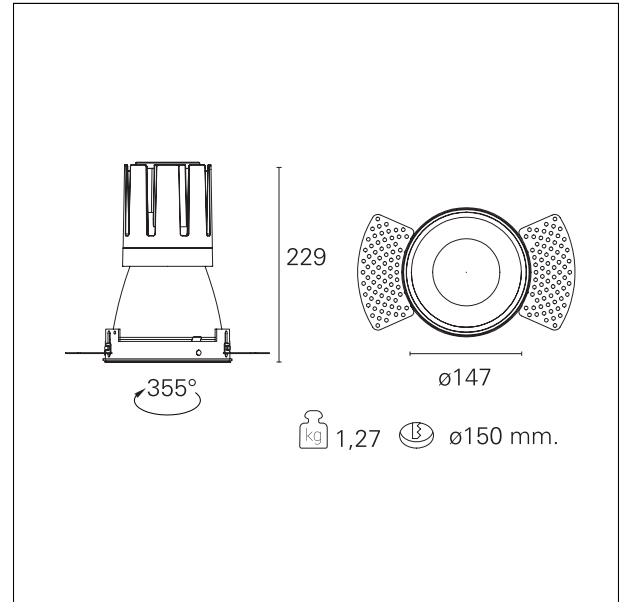

Nemo TL Comfort

RTT22436DM - Trimless + Matt Bronze Reflector - 42 W - 3800 lumen / 4000 K / CRI >90

DESCRIPTION

Nemo TL is the trimless series of the Nemo family designed for installations in plasterboard false ceilings with no visible edge. Models up to 24W are equipped with a pre-drilled fixed frame for direct fixing of the luminaire to the false ceiling; The 33W and 42W models are equipped with height-adjustable fixing frame. Nemo TL Comfort is the solution for installations with maximum visual comfort; thanks to its 48 ° cut off, the TL Comfort version of the Nemo series guarantees maximum control of direct glare. The lighting modules are all equipped with the latest generation of LEDs (CRI > 90 and SDCM < 3). The interchangeable secondary reflectors are available in four different satin finishes and allow you to aesthetically characterize the system even after the first installation without changing the lighting performance. The safety cable supplied prevents accidental drops and the "fast plug" connection system to the driver allows quick and safe installation.

Switch 1...10V / Push

PRODUCTS CHARACTERISTICS

installation type	trimless recessed
material	Aluminum
Color	Matt bronze
Power	42 W
Lumen output - Full emission	3824 lm
Efficacy	91 lm/W
Diameter	Ø 147 mm.
Dimensions	h 229 mm.
net weight	1,27 kg.

optical compartment IP rate	IP40
recessed compartment IP rate	IP20
IK	IK02

HOLE RECESS DIMENSIONS

hole recess diameter	Ø 150 mm.
----------------------	------------------

ENERGY CLASSIFICATION

This luminaire contains built-in LED lamps.