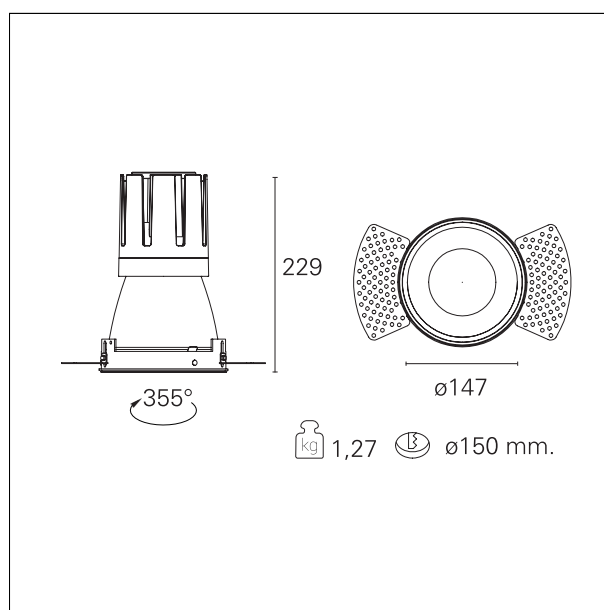

Nemo TL Comfort

RTT22435 - Trimless + Matt Bronze Reflector - 42 W - 3800 lumen / 3000 K / CRI >90

DESCRIPTION

Nemo TL is the trimless series of the Nemo family designed for installations in plasterboard false ceilings with no visible edge. Models up to 24W are equipped with a pre-drilled fixed frame for direct fixing of the luminaire to the false ceiling; The 33W and 42W models are equipped with height-adjustable fixing frame. Nemo TL Comfort is the solution for installations with maximum visual comfort; thanks to its 48 ° cut off, the TL Comfort version of the Nemo series guarantees maximum control of direct glare. The lighting modules are all equipped with the latest generation of LEDs (CRI > 90 and SDCM < 3). The interchangeable secondary reflectors are available in four different satin finishes and allow you to aesthetically characterize the system even after the first installation without changing the lighting performance. The safety cable supplied prevents accidental drops and the "fast plug" connection system to the driver allows quick and safe installation.

Switch

On+Off

PRODUCTS CHARACTERISTICS

installation type	trimless recessed
material	Aluminum
Color	Matt bronze
Power	42 W
Lumen output - Full emission	3772 lm
Efficacy	90 lm/W
Diameter	Ø 147 mm.
Dimensions	h 229 mm.
net weight	1,27 kg.

optical compartment IP rate	IP40
recessed compartment IP rate	IP20
IK	IK02

HOLE RECESS DIMENSIONS

hole recess diameter	Ø 150 mm.
----------------------	------------------

ENERGY CLASSIFICATION

This luminaire contains built-in LED lamps.

luminous effect optic	flood
Beam angle - direct	24°
UGR	≤ 17
Cut Hood	48°

PHOTOMETRIC