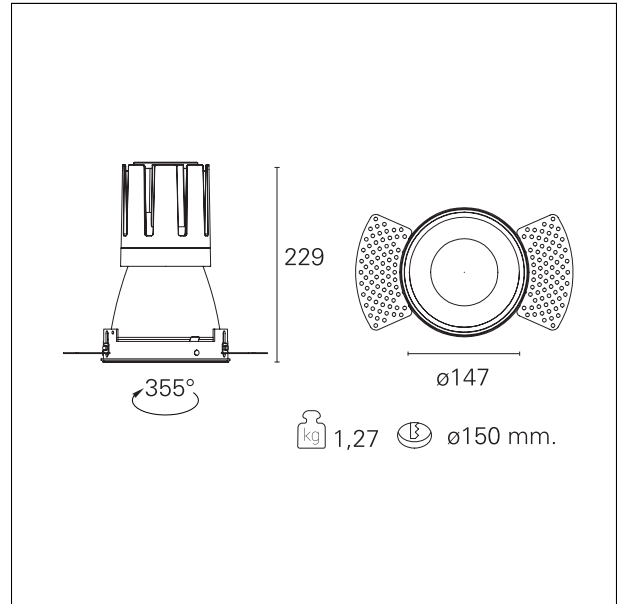

#### DESCRIPTION

Nemo TL is the trimless series of the Nemo family designed for installations in plasterboard false ceilings with no visible edge. Models up to 24W are equipped with a pre-drilled fixed frame for direct fixing of the luminaire to the false ceiling; The 33W and 42W models are equipped with height-adjustable fixing frame. Nemo TL Comfort is the solution for installations with maximum visual comfort; thanks to its 48 ° cut off, the TL Comfort version of the Nemo series guarantees maximum control of direct glare. The lighting modules are all equipped with the latest generation of LEDs (CRI > 90 and SDCM < 3). The interchangeable secondary reflectors are available in four different satin finishes and allow you to aesthetically characterize the system even after the first installation without changing the lighting performance. The safety cable supplied prevents accidental drops and the "fast plug" connection system to the driver allows quick and safe installation.

#### PRODUCTS CHARACTERISTICS

installation type	<b>trimless recessed</b>
material	<b>Aluminum</b>
Color	<b>Matt bronze</b>
Power	<b>42 W</b>
Lumen output - Full emission	<b>3806 lm</b>
Efficacy	<b>91 lm/W</b>
Diameter	<b>Ø 147 mm.</b>
Dimensions	<b>h 229 mm.</b>
net weight	<b>1,27 kg.</b>

#### HOLE RECESS DIMENSIONS

hole recess diameter	<b>Ø 150 mm.</b>
----------------------	------------------