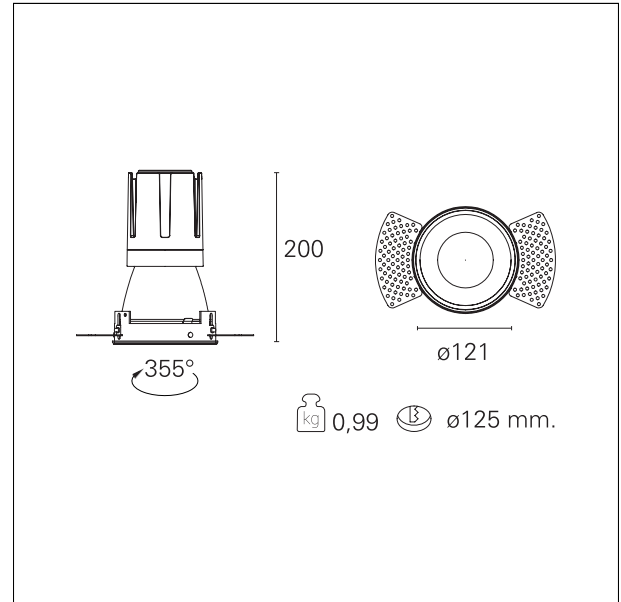

Nemo TL Comfort

RTT22432 - Trimless + Matt Bronze Reflector - 33 W - 3100 lumen / 4000 K / CRI >90

DESCRIPTION

Nemo TL is the trimless series of the Nemo family designed for installations in plasterboard false ceilings with no visible edge. Models up to 24W are equipped with a pre-drilled fixed frame for direct fixing of the luminaire to the false ceiling; The 33W and 42W models are equipped with height-adjustable fixing frame. Nemo TL Comfort is the solution for installations with maximum visual comfort; thanks to its 48 ° cut off, the TL Comfort version of the Nemo series guarantees maximum control of direct glare. The lighting modules are all equipped with the latest generation of LEDs (CRI > 90 and SDCM < 3). The interchangeable secondary reflectors are available in four different satin finishes and allow you to aesthetically characterize the system even after the first installation without changing the lighting performance. The safety cable supplied prevents accidental drops and the "fast plug" connection system to the driver allows quick and safe installation.

Switch **On÷Off**

PRODUCTS CHARACTERISTICS

installation type	trimless recessed
material	Aluminum
Color	Matt bronze
Power	33 W
Lumen output - Full emission	3098 lm
Efficacy	94 lm/W
Diameter	Ø 121 mm.
Dimensions	h 200 mm.
net weight	0,99 kg.

optical compartment IP rate	IP40
recessed compartment IP rate	IP20
IK	IK02

HOLE RECESS DIMENSIONS

hole recess diameter	Ø 125 mm.
----------------------	------------------

ENERGY CLASSIFICATION

This luminaire contains built-in LED lamps.

luminous effect optic	wide
Beam angle - direct	55°
UGR	≤ 21
Cut Hood	48°

PHOTOMETRIC