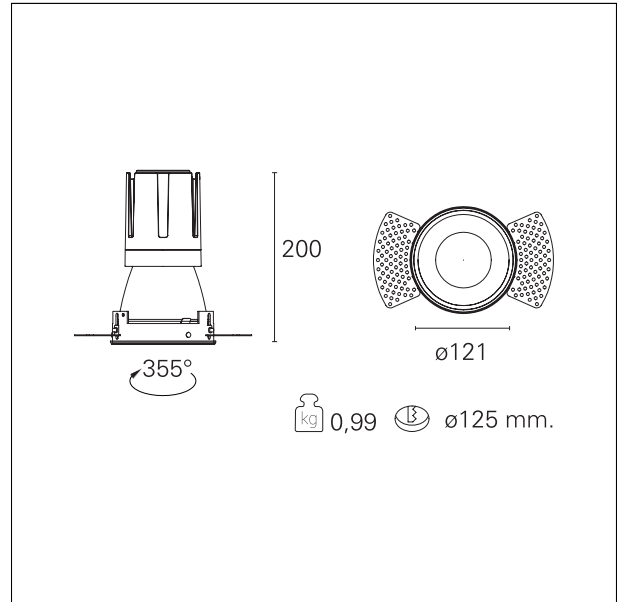

#### DESCRIPTION

Nemo TL is the trimless series of the Nemo family designed for installations in plasterboard false ceilings with no visible edge. Models up to 24W are equipped with a pre-drilled fixed frame for direct fixing of the luminaire to the false ceiling; The 33W and 42W models are equipped with height-adjustable fixing frame. Nemo TL Comfort is the solution for installations with maximum visual comfort; thanks to its 48 ° cut off, the TL Comfort version of the Nemo series guarantees maximum control of direct glare. The lighting modules are all equipped with the latest generation of LEDs (CRI > 90 and SDCM < 3). The interchangeable secondary reflectors are available in four different satin finishes and allow you to aesthetically characterize the system even after the first installation without changing the lighting performance. The safety cable supplied prevents accidental drops and the "fast plug" connection system to the driver allows quick and safe installation.

#### PRODUCTS CHARACTERISTICS

installation type	<b>trimless recessed</b>
material	<b>Aluminum</b>
Color	<b>Matt bronze</b>
Power	<b>33 W</b>
Lumen output - Full emission	<b>3098 lm</b>
Efficacy	<b>94 lm/W</b>
Diameter	<b>Ø 121 mm.</b>
Dimensions	<b>h 200 mm.</b>
net weight	<b>0,99 kg.</b>

#### HOLE RECESS DIMENSIONS

hole recess diameter	<b>Ø 125 mm.</b>
----------------------	------------------