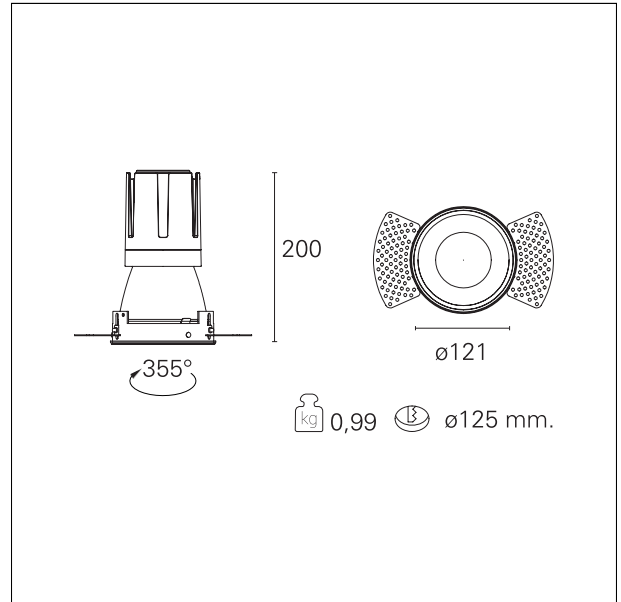

Nemo TL Comfort

RTT22430 - Trimless + Matt Bronze Reflector - 33 W - 3100 lumen / 4000 K / CRI >90

DESCRIPTION

Nemo TL is the trimless series of the Nemo family designed for installations in plasterboard false ceilings with no visible edge. Models up to 24W are equipped with a pre-drilled fixed frame for direct fixing of the luminaire to the false ceiling; The 33W and 42W models are equipped with height-adjustable fixing frame. Nemo TL Comfort is the solution for installations with maximum visual comfort; thanks to its 48 ° cut off, the TL Comfort version of the Nemo series guarantees maximum control of direct glare. The lighting modules are all equipped with the latest generation of LEDs (CRI > 90 and SDCM < 3). The interchangeable secondary reflectors are available in four different satin finishes and allow you to aesthetically characterize the system even after the first installation without changing the lighting performance. The safety cable supplied prevents accidental drops and the "fast plug" connection system to the driver allows quick and safe installation.

Switch **On÷Off**

PRODUCTS CHARACTERISTICS

installation type	trimless recessed
material	Aluminum
Color	Matt bronze
Power	33 W
Lumen output - Full emission	3094 lm
Efficacy	94 lm/W
Diameter	Ø 121 mm.
Dimensions	h 200 mm.
net weight	0,99 kg.

optical compartment IP rate	IP40
recessed compartment IP rate	IP20
IK	IK02

HOLE RECESS DIMENSIONS

hole recess diameter	Ø 125 mm.
----------------------	------------------

ENERGY CLASSIFICATION

This luminaire contains built-in LED lamps.

luminous effect	flood
optic	38°
Beam angle - direct	38°
UGR	≤ 17
Cut Hood	48°

PHOTOMETRIC