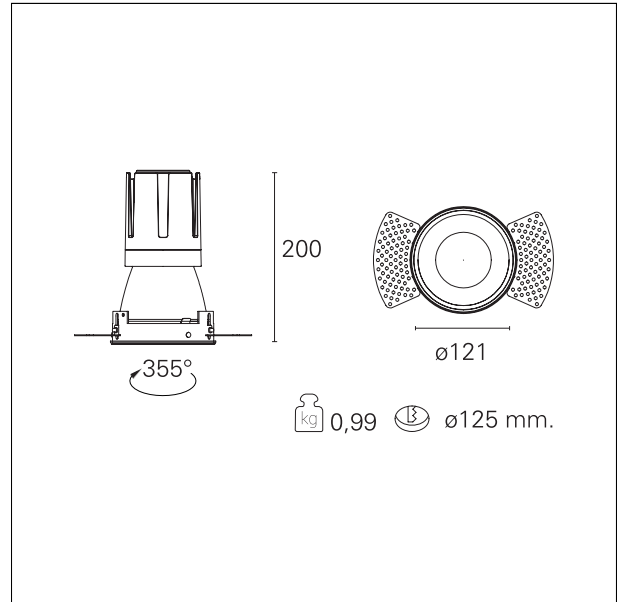

#### DESCRIPTION

Nemo TL is the trimless series of the Nemo family designed for installations in plasterboard false ceilings with no visible edge. Models up to 24W are equipped with a pre-drilled fixed frame for direct fixing of the luminaire to the false ceiling; The 33W and 42W models are equipped with height-adjustable fixing frame. Nemo TL Comfort is the solution for installations with maximum visual comfort; thanks to its 48 ° cut off, the TL Comfort version of the Nemo series guarantees maximum control of direct glare. The lighting modules are all equipped with the latest generation of LEDs (CRI > 90 and SDCM < 3). The interchangeable secondary reflectors are available in four different satin finishes and allow you to aesthetically characterize the system even after the first installation without changing the lighting performance. The safety cable supplied prevents accidental drops and the "fast plug" connection system to the driver allows quick and safe installation.

#### PRODUCTS CHARACTERISTICS

installation type	<b>trimless recessed</b>
material	<b>Aluminum</b>
Color	<b>Matt bronze</b>
Power	<b>33 W</b>
Lumen output - Full emission	<b>3094 lm</b>
Efficacy	<b>94 lm/W</b>
Diameter	<b>Ø 121 mm.</b>
Dimensions	<b>h 200 mm.</b>
net weight	<b>0,99 kg.</b>

#### HOLE RECESS DIMENSIONS

hole recess diameter	<b>Ø 125 mm.</b>
----------------------	------------------