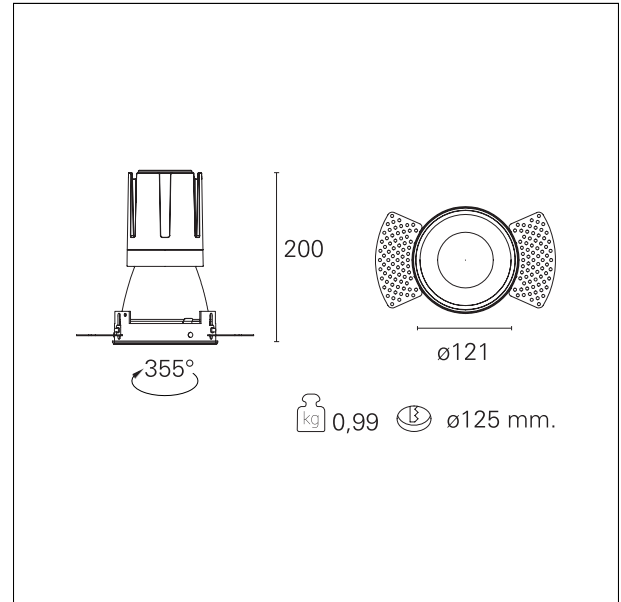

#### DESCRIPTION

Nemo TL is the trimless series of the Nemo family designed for installations in plasterboard false ceilings with no visible edge. Models up to 24W are equipped with a pre-drilled fixed frame for direct fixing of the luminaire to the false ceiling; The 33W and 42W models are equipped with height-adjustable fixing frame. Nemo TL Comfort is the solution for installations with maximum visual comfort; thanks to its 48 ° cut off, the TL Comfort version of the Nemo series guarantees maximum control of direct glare. The lighting modules are all equipped with the latest generation of LEDs (CRI > 90 and SDCM < 3). The interchangeable secondary reflectors are available in four different satin finishes and allow you to aesthetically characterize the system even after the first installation without changing the lighting performance. The safety cable supplied prevents accidental drops and the "fast plug" connection system to the driver allows quick and safe installation.

#### PRODUCTS CHARACTERISTICS

installation type	<b>trimless recessed</b>
material	<b>Aluminum</b>
Color	<b>Matt bronze</b>
Power	<b>33 W</b>
Lumen output - Full emission	<b>3032 lm</b>
Efficacy	<b>92 lm/W</b>
Diameter	<b>Ø 121 mm.</b>
Dimensions	<b>h 200 mm.</b>
net weight	<b>0,99 kg.</b>

#### HOLE RECESS DIMENSIONS

hole recess diameter	<b>Ø 125 mm.</b>
----------------------	------------------