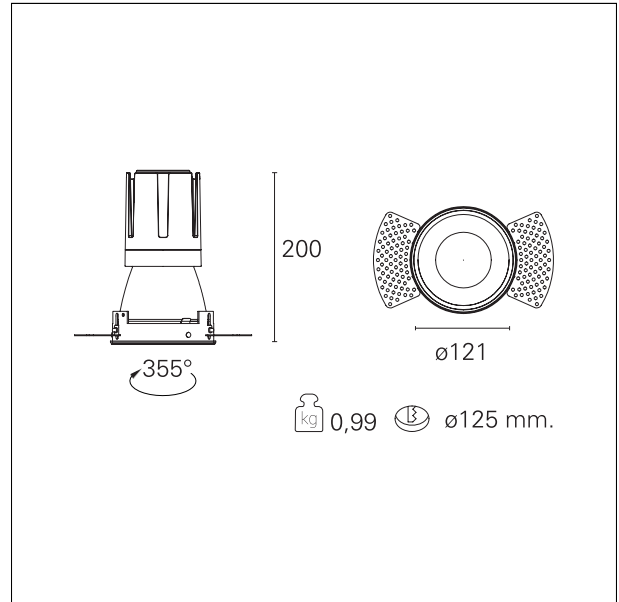

#### DESCRIPTION

Nemo TL is the trimless series of the Nemo family designed for installations in plasterboard false ceilings with no visible edge. Models up to 24W are equipped with a pre-drilled fixed frame for direct fixing of the luminaire to the false ceiling; The 33W and 42W models are equipped with height-adjustable fixing frame. Nemo TL Comfort is the solution for installations with maximum visual comfort; thanks to its 48 ° cut off, the TL Comfort version of the Nemo series guarantees maximum control of direct glare. The lighting modules are all equipped with the latest generation of LEDs (CRI > 90 and SDCM < 3). The interchangeable secondary reflectors are available in four different satin finishes and allow you to aesthetically characterize the system even after the first installation without changing the lighting performance. The safety cable supplied prevents accidental drops and the "fast plug" connection system to the driver allows quick and safe installation.

#### PRODUCTS CHARACTERISTICS

installation type	<b>trimless recessed</b>
material	<b>Aluminum</b>
Color	<b>Matt bronze</b>
Power	<b>33 W</b>
Lumen output - Full emission	<b>3032 lm</b>
Efficacy	<b>92 lm/W</b>
Diameter	<b>Ø 121 mm.</b>
Dimensions	<b>h 200 mm.</b>
net weight	<b>0,99 kg.</b>

#### HOLE RECESS DIMENSIONS

hole recess diameter	<b>Ø 125 mm.</b>
----------------------	------------------