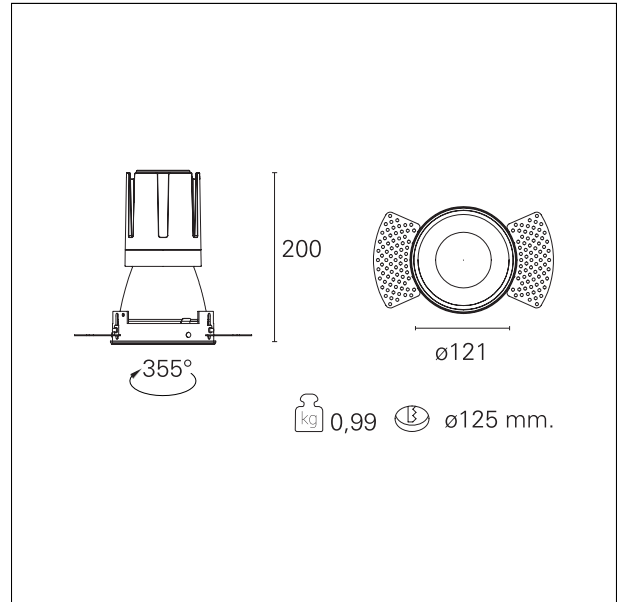

#### DESCRIPTION

Nemo TL is the trimless series of the Nemo family designed for installations in plasterboard false ceilings with no visible edge. Models up to 24W are equipped with a pre-drilled fixed frame for direct fixing of the luminaire to the false ceiling; The 33W and 42W models are equipped with height-adjustable fixing frame. Nemo TL Comfort is the solution for installations with maximum visual comfort; thanks to its 48 ° cut off, the TL Comfort version of the Nemo series guarantees maximum control of direct glare. The lighting modules are all equipped with the latest generation of LEDs (CRI > 90 and SDCM < 3). The interchangeable secondary reflectors are available in four different satin finishes and allow you to aesthetically characterize the system even after the first installation without changing the lighting performance. The safety cable supplied prevents accidental drops and the "fast plug" connection system to the driver allows quick and safe installation.

#### PRODUCTS CHARACTERISTICS

installation type	<b>trimless recessed</b>
material	<b>Aluminum</b>
Color	<b>Matt bronze</b>
Power	<b>33 W</b>
Lumen output - Full emission	<b>3082 lm</b>
Efficacy	<b>93 lm/W</b>
Diameter	<b>Ø 121 mm.</b>
Dimensions	<b>h 200 mm.</b>
net weight	<b>0,99 kg.</b>

#### HOLE RECESS DIMENSIONS

hole recess diameter	<b>Ø 125 mm.</b>
----------------------	------------------