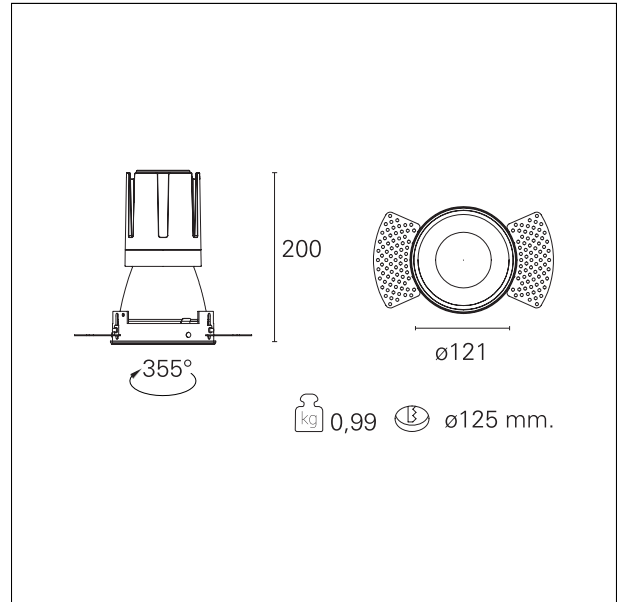

Nemo TL Comfort

RTT22427 - Trimless + Matt Bronze Reflector - 33 W - 3100 lumen / 3000 K / CRI >90

DESCRIPTION

Nemo TL is the trimless series of the Nemo family designed for installations in plasterboard false ceilings with no visible edge. Models up to 24W are equipped with a pre-drilled fixed frame for direct fixing of the luminaire to the false ceiling; The 33W and 42W models are equipped with height-adjustable fixing frame. Nemo TL Comfort is the solution for installations with maximum visual comfort; thanks to its 48 ° cut off, the TL Comfort version of the Nemo series guarantees maximum control of direct glare. The lighting modules are all equipped with the latest generation of LEDs (CRI > 90 and SDCM < 3). The interchangeable secondary reflectors are available in four different satin finishes and allow you to aesthetically characterize the system even after the first installation without changing the lighting performance. The safety cable supplied prevents accidental drops and the "fast plug" connection system to the driver allows quick and safe installation.

Switch **On÷Off**

PRODUCTS CHARACTERISTICS

| | |
|------------------------------|--------------------------|
| installation type | trimless recessed |
| material | Aluminum |
| Color | Matt bronze |
| Power | 33 W |
| Lumen output - Full emission | 3028 lm |
| Efficacy | 92 lm/W |
| Diameter | Ø 121 mm. |
| Dimensions | h 200 mm. |
| net weight | 0,99 kg. |

MECHANICAL CHARACTERISTICS

| | |
|------------------------------|-------------|
| optical compartment IP rate | IP40 |
| recessed compartment IP rate | IP20 |
| IK | IK02 |

HOLE RECESS DIMENSIONS

| | |
|----------------------|------------------|
| hole recess diameter | Ø 125 mm. |
|----------------------|------------------|