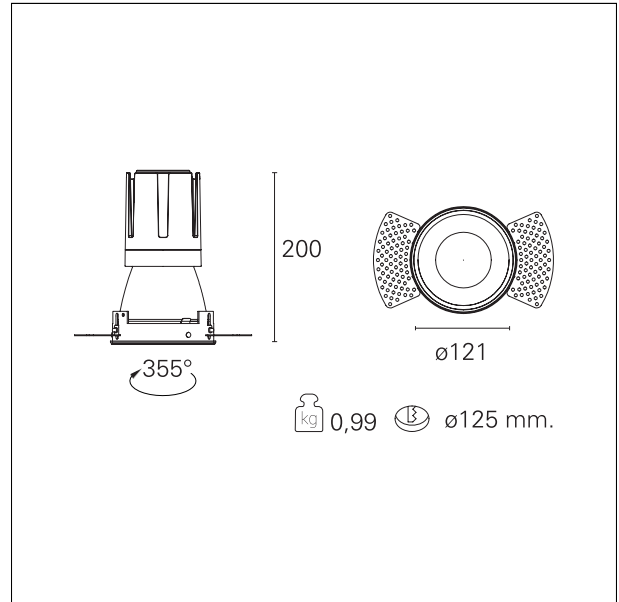

Nemo TL Comfort

RTT22426 - Trimless + Matt Bronze Reflector - 33 W - 3100 lumen / 4000 K / CRI >90

DESCRIPTION

Nemo TL is the trimless series of the Nemo family designed for installations in plasterboard false ceilings with no visible edge. Models up to 24W are equipped with a pre-drilled fixed frame for direct fixing of the luminaire to the false ceiling; The 33W and 42W models are equipped with height-adjustable fixing frame. Nemo TL Comfort is the solution for installations with maximum visual comfort; thanks to its 48 ° cut off, the TL Comfort version of the Nemo series guarantees maximum control of direct glare. The lighting modules are all equipped with the latest generation of LEDs (CRI > 90 and SDCM < 3). The interchangeable secondary reflectors are available in four different satin finishes and allow you to aesthetically characterize the system even after the first installation without changing the lighting performance. The safety cable supplied prevents accidental drops and the "fast plug" connection system to the driver allows quick and safe installation.

Switch **On÷Off**

PRODUCTS CHARACTERISTICS

| | |
|------------------------------|--------------------------|
| installation type | trimless recessed |
| material | Aluminum |
| Color | Matt bronze |
| Power | 33 W |
| Lumen output - Full emission | 3072 lm |
| Efficacy | 93 lm/W |
| Diameter | Ø 121 mm. |
| Dimensions | h 200 mm. |
| net weight | 0,99 kg. |

MECHANICAL CHARACTERISTICS

| | |
|------------------------------|-------------|
| optical compartment IP rate | IP40 |
| recessed compartment IP rate | IP20 |
| IK | IK02 |

HOLE RECESS DIMENSIONS

| | |
|----------------------|------------------|
| hole recess diameter | Ø 125 mm. |
|----------------------|------------------|