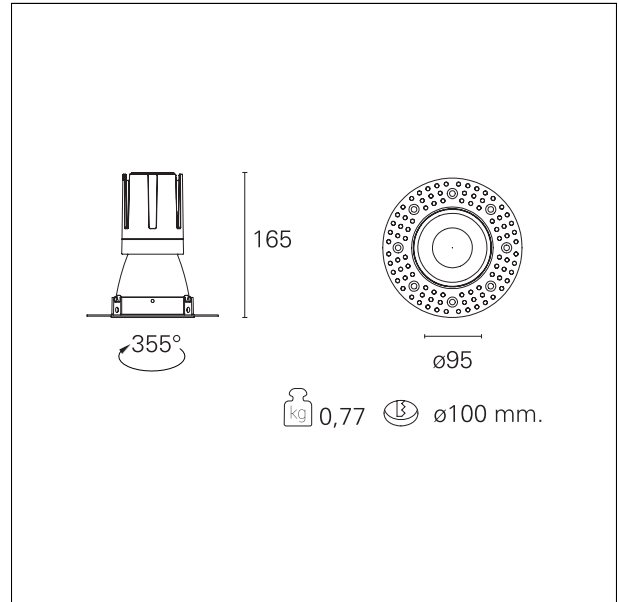

Nemo TL Comfort

RTT22424 - Trimless + Matt Bronze Reflector - 24 W - 2200 lumen / 4000 K / CRI >90

DESCRIPTION

Nemo TL is the trimless series of the Nemo family designed for installations in plasterboard false ceilings with no visible edge. Models up to 24W are equipped with a pre-drilled fixed frame for direct fixing of the luminaire to the false ceiling; The 33W and 42W models are equipped with height-adjustable fixing frame. Nemo TL Comfort is the solution for installations with maximum visual comfort; thanks to its 48 ° cut off, the TL Comfort version of the Nemo series guarantees maximum control of direct glare. The lighting modules are all equipped with the latest generation of LEDs (CRI > 90 and SDCM < 3). The interchangeable secondary reflectors are available in four different satin finishes and allow you to aesthetically characterize the system even after the first installation without changing the lighting performance. The safety cable supplied prevents accidental drops and the "fast plug" connection system to the driver allows quick and safe installation.

Switch **On÷Off**

PRODUCTS CHARACTERISTICS

installation type	trimless recessed
material	Aluminum
Color	Matt bronze
Power	24 W
Lumen output - Full emission	2224 lm
Efficacy	93 lm/W
Diameter	Ø 95 mm.
Dimensions	h 165 mm.
net weight	0,77 kg.

optical compartment IP rate	IP40
recessed compartment IP rate	IP20
IK	IK02

HOLE RECESS DIMENSIONS

hole recess diameter	Ø 100 mm.
----------------------	------------------

ENERGY CLASSIFICATION

This luminaire contains built-in LED lamps.

luminous effect optic	wide
Beam angle - direct	55°
UGR	≤ 19
Cut Hood	48°

PHOTOMETRIC