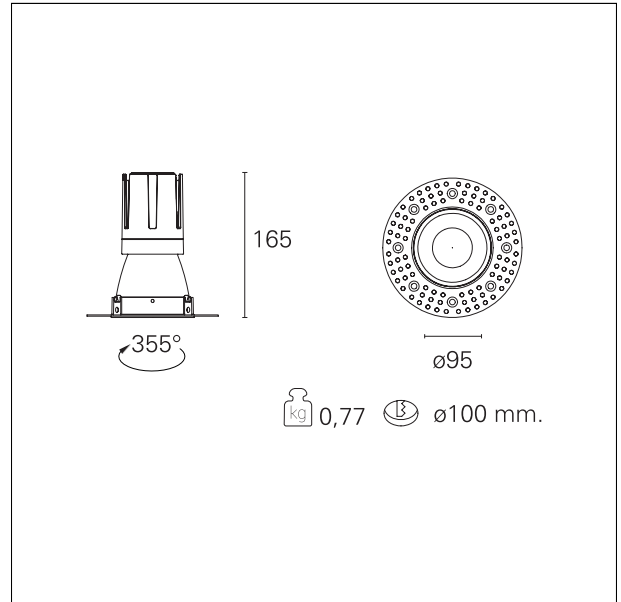

#### DESCRIPTION

Nemo TL is the trimless series of the Nemo family designed for installations in plasterboard false ceilings with no visible edge. Models up to 24W are equipped with a pre-drilled fixed frame for direct fixing of the luminaire to the false ceiling; The 33W and 42W models are equipped with height-adjustable fixing frame. Nemo TL Comfort is the solution for installations with maximum visual comfort; thanks to its 48 ° cut off, the TL Comfort version of the Nemo series guarantees maximum control of direct glare. The lighting modules are all equipped with the latest generation of LEDs (CRI > 90 and SDCM < 3). The interchangeable secondary reflectors are available in four different satin finishes and allow you to aesthetically characterize the system even after the first installation without changing the lighting performance. The safety cable supplied prevents accidental drops and the "fast plug" connection system to the driver allows quick and safe installation.

#### PRODUCTS CHARACTERISTICS

installation type	<b>trimless recessed</b>
material	<b>Aluminum</b>
Color	<b>Matt bronze</b>
Power	<b>24 W</b>
Lumen output - Full emission	<b>2224 lm</b>
Efficacy	<b>93 lm/W</b>
Diameter	<b>Ø 95 mm.</b>
Dimensions	<b>h 165 mm.</b>
net weight	<b>0,77 kg.</b>

#### HOLE RECESS DIMENSIONS

hole recess diameter	<b>Ø 100 mm.</b>
----------------------	------------------