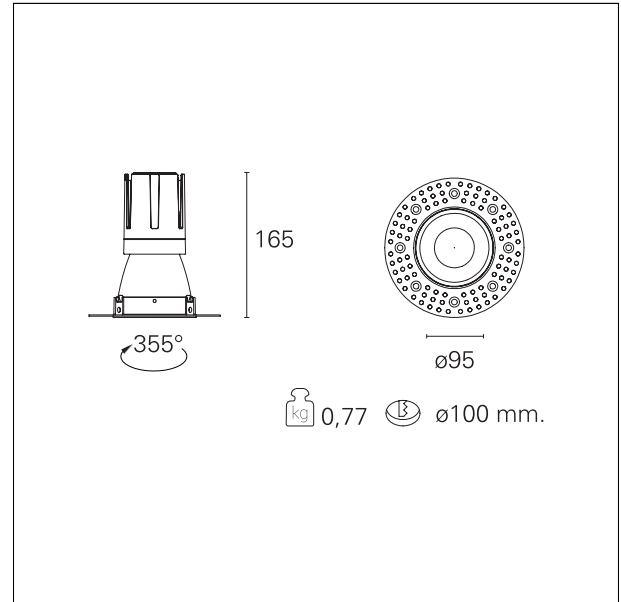

#### DESCRIPTION

Nemo TL is the trimless series of the Nemo family designed for installations in plasterboard false ceilings with no visible edge. Models up to 24W are equipped with a pre-drilled fixed frame for direct fixing of the luminaire to the false ceiling; The 33W and 42W models are equipped with height-adjustable fixing frame. Nemo TL Comfort is the solution for installations with maximum visual comfort; thanks to its 48 ° cut off, the TL Comfort version of the Nemo series guarantees maximum control of direct glare. The lighting modules are all equipped with the latest generation of LEDs (CRI > 90 and SDCM < 3). The interchangeable secondary reflectors are available in four different satin finishes and allow you to aesthetically characterize the system even after the first installation without changing the lighting performance. The safety cable supplied prevents accidental drops and the "fast plug" connection system to the driver allows quick and safe installation.

#### PRODUCTS CHARACTERISTICS

installation type	<b>trimless recessed</b>
material	<b>Aluminum</b>
Color	<b>Matt bronze</b>
Power	<b>24 W</b>
Lumen output - Full emission	<b>2224 lm</b>
Efficacy	<b>93 lm/W</b>
Diameter	<b>Ø 95 mm.</b>
Dimensions	<b>h 165 mm.</b>
net weight	<b>0,77 kg.</b>

#### HOLE RECESS DIMENSIONS

hole recess diameter	<b>Ø 100 mm.</b>
----------------------	------------------