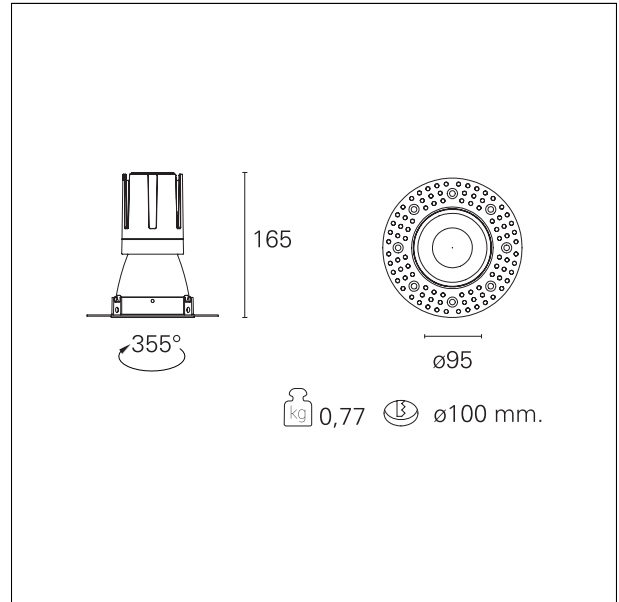

Nemo TL Comfort

RTT22423 - Trimless + Matt Bronze Reflector - 24 W - 2200 lumen / 3000 K / CRI >90

DESCRIPTION

Nemo TL is the trimless series of the Nemo family designed for installations in plasterboard false ceilings with no visible edge. Models up to 24W are equipped with a pre-drilled fixed frame for direct fixing of the luminaire to the false ceiling; The 33W and 42W models are equipped with height-adjustable fixing frame. Nemo TL Comfort is the solution for installations with maximum visual comfort; thanks to its 48 ° cut off, the TL Comfort version of the Nemo series guarantees maximum control of direct glare. The lighting modules are all equipped with the latest generation of LEDs (CRI > 90 and SDCM < 3). The interchangeable secondary reflectors are available in four different satin finishes and allow you to aesthetically characterize the system even after the first installation without changing the lighting performance. The safety cable supplied prevents accidental drops and the "fast plug" connection system to the driver allows quick and safe installation.

Switch **On÷Off**

PRODUCTS CHARACTERISTICS

installation type	trimless recessed
material	Aluminum
Color	Matt bronze
Power	24 W
Lumen output - Full emission	2184 lm
Efficacy	91 lm/W
Diameter	Ø 95 mm.
Dimensions	h 165 mm.
net weight	0,77 kg.

optical compartment IP rate	IP40
recessed compartment IP rate	IP20
IK	IK02

HOLE RECESS DIMENSIONS

hole recess diameter	Ø 100 mm.
----------------------	------------------

ENERGY CLASSIFICATION

This luminaire contains built-in LED lamps.

luminous effect optic	wide
Beam angle - direct	55°
UGR	≤ 19
Cut Hood	48°

PHOTOMETRIC