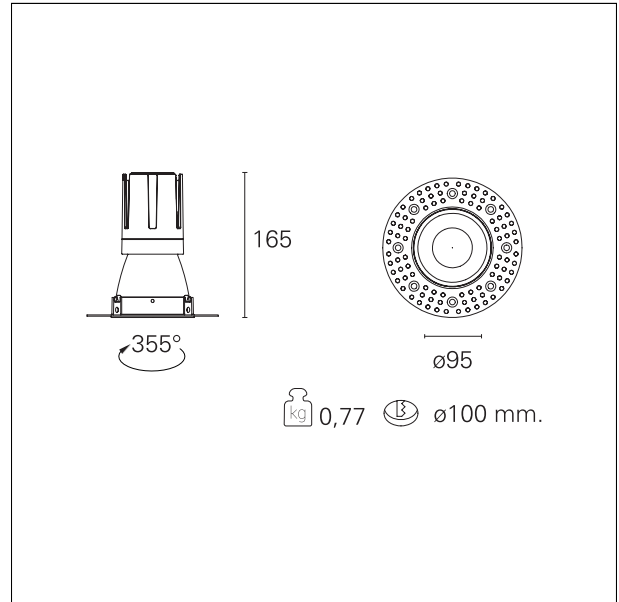

#### DESCRIPTION

Nemo TL is the trimless series of the Nemo family designed for installations in plasterboard false ceilings with no visible edge. Models up to 24W are equipped with a pre-drilled fixed frame for direct fixing of the luminaire to the false ceiling; The 33W and 42W models are equipped with height-adjustable fixing frame. Nemo TL Comfort is the solution for installations with maximum visual comfort; thanks to its 48 ° cut off, the TL Comfort version of the Nemo series guarantees maximum control of direct glare. The lighting modules are all equipped with the latest generation of LEDs (CRI > 90 and SDCM < 3). The interchangeable secondary reflectors are available in four different satin finishes and allow you to aesthetically characterize the system even after the first installation without changing the lighting performance. The safety cable supplied prevents accidental drops and the "fast plug" connection system to the driver allows quick and safe installation.

#### PRODUCTS CHARACTERISTICS

installation type	<b>trimless recessed</b>
material	<b>Aluminum</b>
Color	<b>Matt bronze</b>
Power	<b>24 W</b>
Lumen output - Full emission	<b>2212 lm</b>
Efficacy	<b>92 lm/W</b>
Diameter	<b>Ø 95 mm.</b>
Dimensions	<b>h 165 mm.</b>
net weight	<b>0,77 kg.</b>

#### HOLE RECESS DIMENSIONS

hole recess diameter	<b>Ø 100 mm.</b>
----------------------	------------------