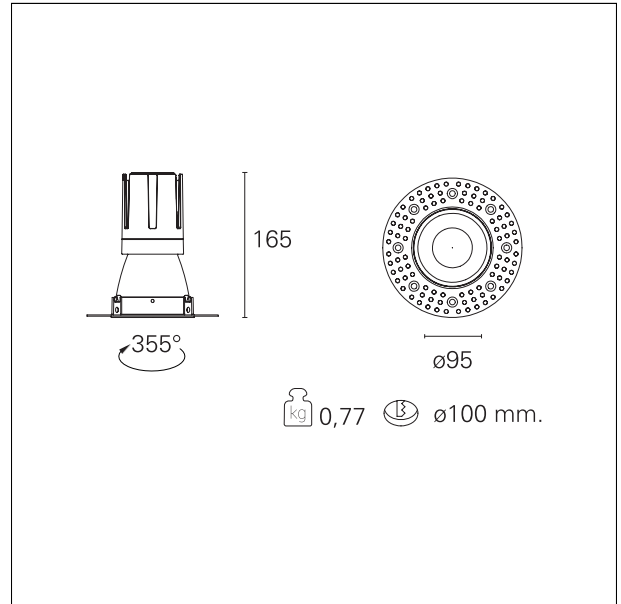

#### DESCRIPTION

Nemo TL is the trimless series of the Nemo family designed for installations in plasterboard false ceilings with no visible edge. Models up to 24W are equipped with a pre-drilled fixed frame for direct fixing of the luminaire to the false ceiling; The 33W and 42W models are equipped with height-adjustable fixing frame. Nemo TL Comfort is the solution for installations with maximum visual comfort; thanks to its 48 ° cut off, the TL Comfort version of the Nemo series guarantees maximum control of direct glare. The lighting modules are all equipped with the latest generation of LEDs (CRI > 90 and SDCM < 3). The interchangeable secondary reflectors are available in four different satin finishes and allow you to aesthetically characterize the system even after the first installation without changing the lighting performance. The safety cable supplied prevents accidental drops and the "fast plug" connection system to the driver allows quick and safe installation.

#### PRODUCTS CHARACTERISTICS

|                              |                          |
|------------------------------|--------------------------|
| installation type            | <b>trimless recessed</b> |
| material                     | <b>Aluminum</b>          |
| Color                        | <b>Matt bronze</b>       |
| Power                        | <b>24 W</b>              |
| Lumen output - Full emission | <b>2170 lm</b>           |
| Efficacy                     | <b>90 lm/W</b>           |
| Diameter                     | <b>Ø 95 mm.</b>          |
| Dimensions                   | <b>h 165 mm.</b>         |
| net weight                   | <b>0,77 kg.</b>          |

#### HOLE RECESS DIMENSIONS

|                      |                  |
|----------------------|------------------|
| hole recess diameter | <b>Ø 100 mm.</b> |
|----------------------|------------------|