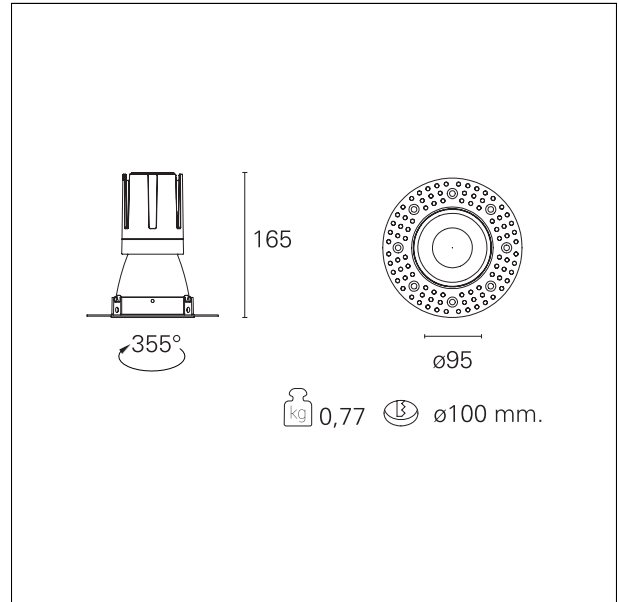

Nemo TL Comfort

RTT22420 - Trimless + Matt Bronze Reflector - 24 W - 2200 lumen / 4000 K / CRI >90

DESCRIPTION

Nemo TL is the trimless series of the Nemo family designed for installations in plasterboard false ceilings with no visible edge. Models up to 24W are equipped with a pre-drilled fixed frame for direct fixing of the luminaire to the false ceiling; The 33W and 42W models are equipped with height-adjustable fixing frame. Nemo TL Comfort is the solution for installations with maximum visual comfort; thanks to its 48 ° cut off, the TL Comfort version of the Nemo series guarantees maximum control of direct glare. The lighting modules are all equipped with the latest generation of LEDs (CRI > 90 and SDCM < 3). The interchangeable secondary reflectors are available in four different satin finishes and allow you to aesthetically characterize the system even after the first installation without changing the lighting performance. The safety cable supplied prevents accidental drops and the "fast plug" connection system to the driver allows quick and safe installation.

Switch **On÷Off**

PRODUCTS CHARACTERISTICS

installation type	trimless recessed
material	Aluminum
Color	Matt bronze
Power	24 W
Lumen output - Full emission	2192 lm
Efficacy	91 lm/W
Diameter	Ø 95 mm.
Dimensions	h 165 mm.
net weight	0,77 kg.

optical compartment IP rate	IP40
recessed compartment IP rate	IP20
IK	IK02

HOLE RECESS DIMENSIONS

hole recess diameter	Ø 100 mm.
----------------------	------------------

ENERGY CLASSIFICATION

This luminaire contains built-in LED lamps.

luminous effect optic	flood
Beam angle - direct	24°
UGR	≤ 17
Cut Hood	48°

PHOTOMETRIC