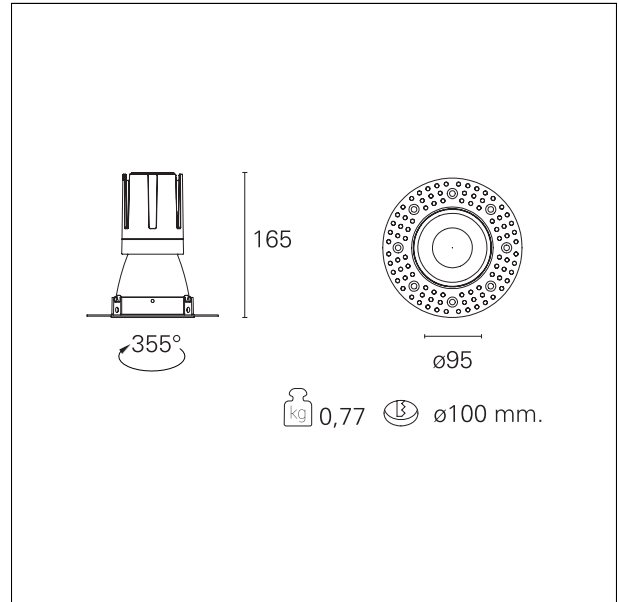

Nemo TL Comfort

RTT22418DM - Trimless + Matt Bronze Reflector - 24 W - 2200 lumen / 4000 K / CRI >90

DESCRIPTION

Nemo TL is the trimless series of the Nemo family designed for installations in plasterboard false ceilings with no visible edge. Models up to 24W are equipped with a pre-drilled fixed frame for direct fixing of the luminaire to the false ceiling; The 33W and 42W models are equipped with height-adjustable fixing frame. Nemo TL Comfort is the solution for installations with maximum visual comfort; thanks to its 48 ° cut off, the TL Comfort version of the Nemo series guarantees maximum control of direct glare. The lighting modules are all equipped with the latest generation of LEDs (CRI > 90 and SDCM < 3). The interchangeable secondary reflectors are available in four different satin finishes and allow you to aesthetically characterize the system even after the first installation without changing the lighting performance. The safety cable supplied prevents accidental drops and the "fast plug" connection system to the driver allows quick and safe installation.

Switch 1...10V / Push

PRODUCTS CHARACTERISTICS

installation type	trimless recessed
material	Aluminum
Color	Matt bronze
Power	24 W
Lumen output - Full emission	2180 lm
Efficacy	91 lm/W
Diameter	Ø 95 mm.
Dimensions	h 165 mm.
net weight	0,77 kg.

optical compartment IP rate	IP40
recessed compartment IP rate	IP20
IK	IK02

HOLE RECESS DIMENSIONS

hole recess diameter	Ø 100 mm.
----------------------	------------------

ENERGY CLASSIFICATION

This luminaire contains built-in LED lamps.

RTT22418DM - Trimless + Matt Bronze Reflector - 24 W - 2200 lumen / 4000 K / CRI >90

luminous effect	spot
optic	15°
Beam angle - direct	15°
UGR	≤ 17
Cut Hood	48°

PHOTOMETRIC