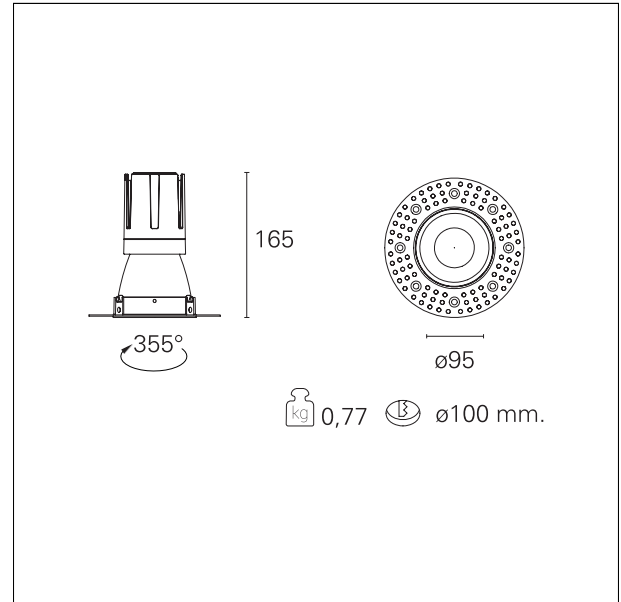

Nemo TL Comfort

RTT22417 - Trimless + Matt Bronze Reflector - 24 W - 2200 lumen / 3000 K / CRI >90

DESCRIPTION

Nemo TL is the trimless series of the Nemo family designed for installations in plasterboard false ceilings with no visible edge. Models up to 24W are equipped with a pre-drilled fixed frame for direct fixing of the luminaire to the false ceiling; The 33W and 42W models are equipped with height-adjustable fixing frame. Nemo TL Comfort is the solution for installations with maximum visual comfort; thanks to its 48 ° cut off, the TL Comfort version of the Nemo series guarantees maximum control of direct glare. The lighting modules are all equipped with the latest generation of LEDs (CRI > 90 and SDCM < 3). The interchangeable secondary reflectors are available in four different satin finishes and allow you to aesthetically characterize the system even after the first installation without changing the lighting performance. The safety cable supplied prevents accidental drops and the "fast plug" connection system to the driver allows quick and safe installation.

Switch **On÷Off**

PRODUCTS CHARACTERISTICS

installation type	trimless recessed
material	Aluminum
Color	Matt bronze
Power	24 W
Lumen output - Full emission	2148 lm
Efficacy	90 lm/W
Diameter	Ø 95 mm.
Dimensions	h 165 mm.
net weight	0,77 kg.

optical compartment IP rate	IP40
recessed compartment IP rate	IP20
IK	IK02

HOLE RECESS DIMENSIONS

hole recess diameter	Ø 100 mm.
----------------------	------------------

ENERGY CLASSIFICATION

This luminaire contains built-in LED lamps.

luminous effect	spot
optic	15°
Beam angle - direct	15°
UGR	≤ 17
Cut Hood	48°

PHOTOMETRIC