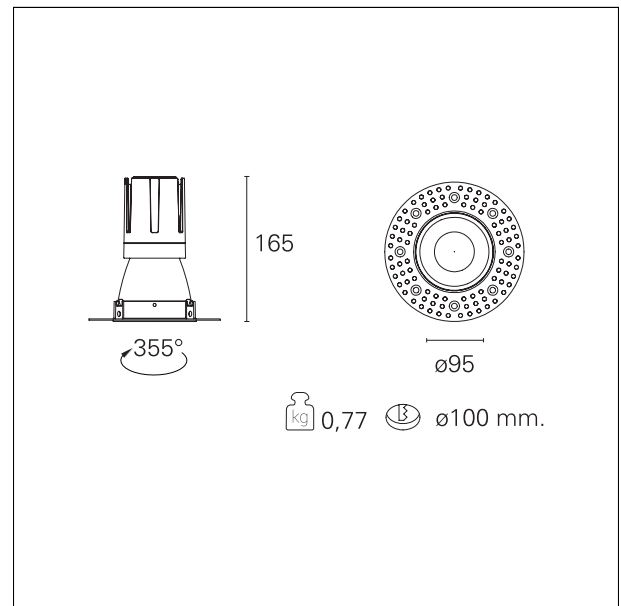

#### DESCRIPTION

Nemo TL is the trimless series of the Nemo family designed for installations in plasterboard false ceilings with no visible edge. Models up to 24W are equipped with a pre-drilled fixed frame for direct fixing of the luminaire to the false ceiling; The 33W and 42W models are equipped with height-adjustable fixing frame. Nemo TL Comfort is the solution for installations with maximum visual comfort; thanks to its 48 ° cut off, the TL Comfort version of the Nemo series guarantees maximum control of direct glare. The lighting modules are all equipped with the latest generation of LEDs (CRI > 90 and SDCM < 3). The interchangeable secondary reflectors are available in four different satin finishes and allow you to aesthetically characterize the system even after the first installation without changing the lighting performance. The safety cable supplied prevents accidental drops and the "fast plug" connection system to the driver allows quick and safe installation.

#### PRODUCTS CHARACTERISTICS

installation type	<b>trimless recessed</b>
material	<b>Aluminum</b>
Color	<b>Matt bronze</b>
Power	<b>24 W</b>
Lumen output - Full emission	<b>2148 lm</b>
Efficacy	<b>90 lm/W</b>
Diameter	<b>Ø 95 mm.</b>
Dimensions	<b>h 165 mm.</b>
net weight	<b>0,77 kg.</b>

#### HOLE RECESS DIMENSIONS

hole recess diameter	<b>Ø 100 mm.</b>
----------------------	------------------