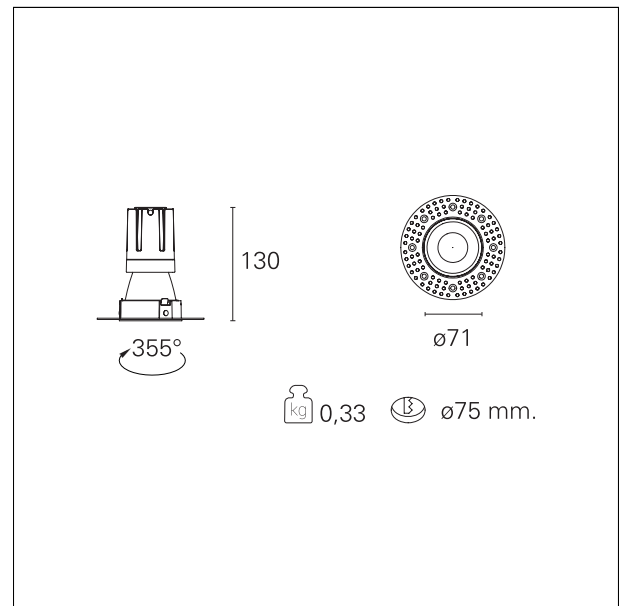

Nemo TL Comfort

RTT22416 - Trimless + Matt Bronze Reflector - 15 W - 1450 lumen / 4000 K / CRI >90

DESCRIPTION

Nemo TL is the trimless series of the Nemo family designed for installations in plasterboard false ceilings with no visible edge. Models up to 24W are equipped with a pre-drilled fixed frame for direct fixing of the luminaire to the false ceiling; The 33W and 42W models are equipped with height-adjustable fixing frame. Nemo TL Comfort is the solution for installations with maximum visual comfort; thanks to its 48 ° cut off, the TL Comfort version of the Nemo series guarantees maximum control of direct glare. The lighting modules are all equipped with the latest generation of LEDs (CRI > 90 and SDCM < 3). The interchangeable secondary reflectors are available in four different satin finishes and allow you to aesthetically characterize the system even after the first installation without changing the lighting performance. The safety cable supplied prevents accidental drops and the "fast plug" connection system to the driver allows quick and safe installation.

Switch

On+Off

PRODUCTS CHARACTERISTICS

installation type	trimless recessed
material	Aluminum
Color	Matt bronze
Power	15 W
Lumen output - Full emission	1452 lm
Efficacy	97 lm/W
Diameter	Ø 71 mm.
Dimensions	h 130 mm.
net weight	0,33 kg.

optical compartment IP rate	IP40
recessed compartment IP rate	IP20
IK	IK02

HOLE RECESS DIMENSIONS

hole recess diameter	Ø 75 mm.
----------------------	-----------------

ENERGY CLASSIFICATION

This luminaire contains built-in LED lamps.

luminous effect optic	wide
Beam angle - direct	55°
UGR	≤ 19
Cut Hood	48°

PHOTOMETRIC