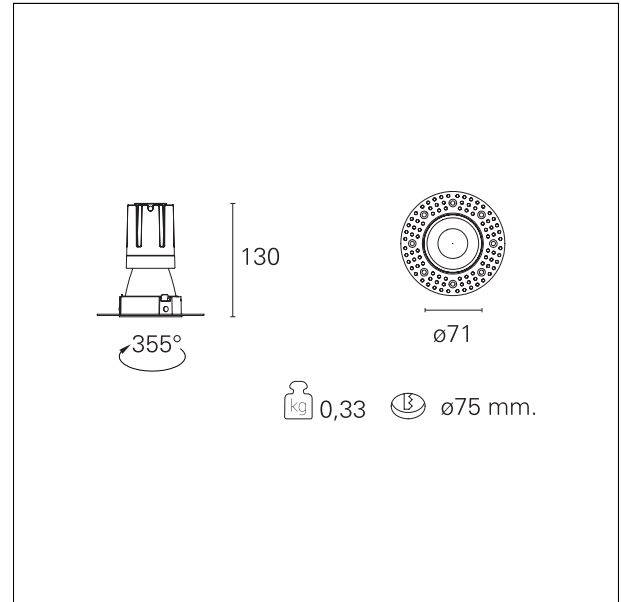

Nemo TL Comfort

RTT22416PD - Trimless + Matt Bronze Reflector - 15 W - 1450 lumen / 4000 K / CRI >90

DESCRIPTION

Nemo TL is the trimless series of the Nemo family designed for installations in plasterboard false ceilings with no visible edge. Models up to 24W are equipped with a pre-drilled fixed frame for direct fixing of the luminaire to the false ceiling; The 33W and 42W models are equipped with height-adjustable fixing frame. Nemo TL Comfort is the solution for installations with maximum visual comfort; thanks to its 48 ° cut off, the TL Comfort version of the Nemo series guarantees maximum control of direct glare. The lighting modules are all equipped with the latest generation of LEDs (CRI > 90 and SDCM < 3). The interchangeable secondary reflectors are available in four different satin finishes and allow you to aesthetically characterize the system even after the first installation without changing the lighting performance. The safety cable supplied prevents accidental drops and the "fast plug" connection system to the driver allows quick and safe installation.

Switch

Pan Digital

PRODUCTS CHARACTERISTICS

installation type	trimless recessed
material	Aluminum
Color	Matt bronze
Power	15 W
Lumen output - Full emission	1452 lm
Efficacy	97 lm/W
Diameter	Ø 71 mm.
Dimensions	h 130 mm.
net weight	0,33 kg.

optical compartment IP rate	IP40
recessed compartment IP rate	IP20
IK	IK02

HOLE RECESS DIMENSIONS

hole recess diameter	Ø 75 mm.
----------------------	-----------------

ENERGY CLASSIFICATION

This luminaire contains built-in LED lamps.

RTT22416PD - Trimless + Matt Bronze Reflector - 15 W - 1450 lumen / 4000 K / CRI >90

luminous effect optic	wide
Beam angle - direct	55°
UGR	≤ 19
Cut Hood	48°

PHOTOMETRIC