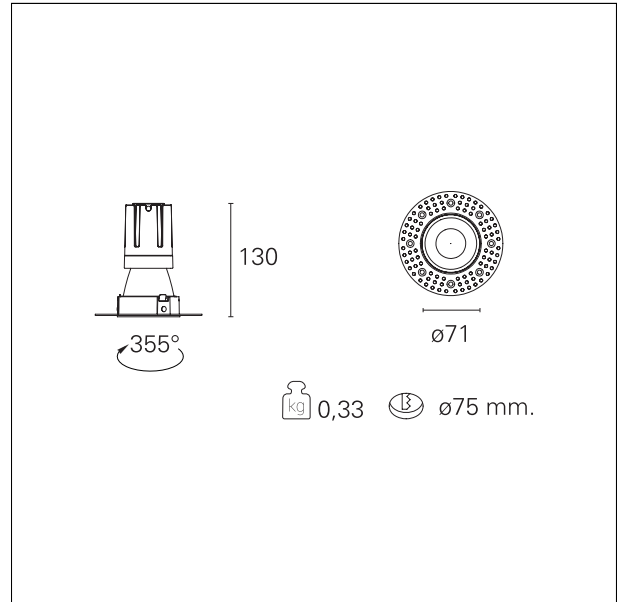

Nemo TL Comfort

RTT22416DM - Trimless + Matt Bronze Reflector - 15 W - 1450 lumen / 4000 K / CRI >90

DESCRIPTION

Nemo TL is the trimless series of the Nemo family designed for installations in plasterboard false ceilings with no visible edge. Models up to 24W are equipped with a pre-drilled fixed frame for direct fixing of the luminaire to the false ceiling; The 33W and 42W models are equipped with height-adjustable fixing frame. Nemo TL Comfort is the solution for installations with maximum visual comfort; thanks to its 48 ° cut off, the TL Comfort version of the Nemo series guarantees maximum control of direct glare. The lighting modules are all equipped with the latest generation of LEDs (CRI > 90 and SDCM < 3). The interchangeable secondary reflectors are available in four different satin finishes and allow you to aesthetically characterize the system even after the first installation without changing the lighting performance. The safety cable supplied prevents accidental drops and the "fast plug" connection system to the driver allows quick and safe installation.

Switch 1...10V / Push

PRODUCTS CHARACTERISTICS

| | |
|------------------------------|--------------------------|
| installation type | trimless recessed |
| material | Aluminum |
| Color | Matt bronze |
| Power | 15 W |
| Lumen output - Full emission | 1452 lm |
| Efficacy | 97 lm/W |
| Diameter | Ø 71 mm. |
| Dimensions | h 130 mm. |
| net weight | 0,33 kg. |

MECHANICAL CHARACTERISTICS

| | |
|------------------------------|-------------|
| optical compartment IP rate | IP40 |
| recessed compartment IP rate | IP20 |
| IK | IK02 |

HOLE RECESS DIMENSIONS

| | |
|----------------------|-----------------|
| hole recess diameter | Ø 75 mm. |
|----------------------|-----------------|