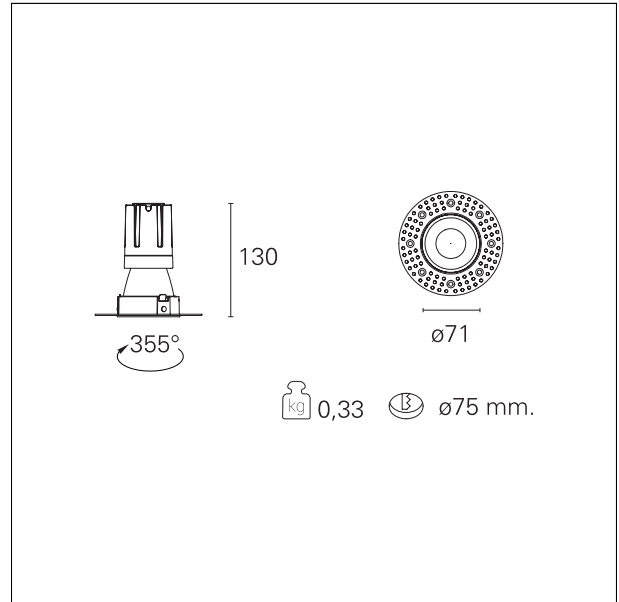

#### DESCRIPTION

Nemo TL is the trimless series of the Nemo family designed for installations in plasterboard false ceilings with no visible edge. Models up to 24W are equipped with a pre-drilled fixed frame for direct fixing of the luminaire to the false ceiling; The 33W and 42W models are equipped with height-adjustable fixing frame. Nemo TL Comfort is the solution for installations with maximum visual comfort; thanks to its 48 ° cut off, the TL Comfort version of the Nemo series guarantees maximum control of direct glare. The lighting modules are all equipped with the latest generation of LEDs (CRI > 90 and SDCM < 3). The interchangeable secondary reflectors are available in four different satin finishes and allow you to aesthetically characterize the system even after the first installation without changing the lighting performance. The safety cable supplied prevents accidental drops and the "fast plug" connection system to the driver allows quick and safe installation.

#### PRODUCTS CHARACTERISTICS

installation type	<b>trimless recessed</b>
material	<b>Aluminum</b>
Color	<b>Matt bronze</b>
Power	<b>15 W</b>
Lumen output - Full emission	<b>1452 lm</b>
Efficacy	<b>97 lm/W</b>
Diameter	<b>Ø 71 mm.</b>
Dimensions	<b>h 130 mm.</b>
net weight	<b>0,33 kg.</b>

#### HOLE RECESS DIMENSIONS

hole recess diameter	<b>Ø 75 mm.</b>
----------------------	-----------------