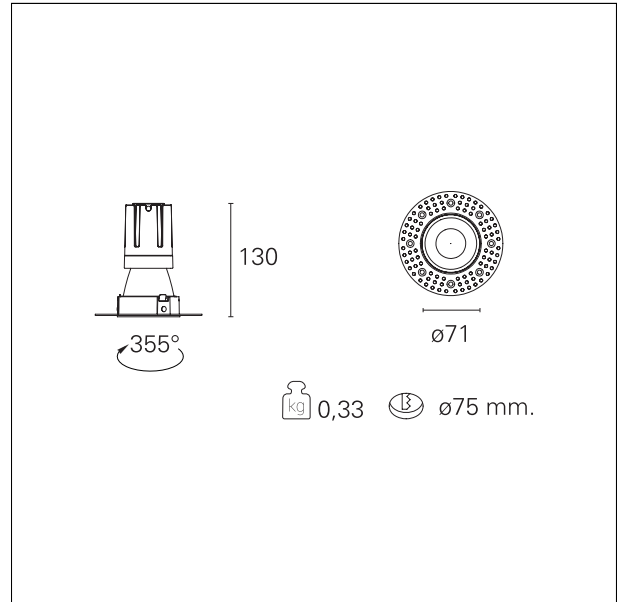

Nemo TL Comfort

RTT22415 - Trimless + Matt Bronze Reflector - 15 W - 1450 lumen / 3000 K / CRI >90

DESCRIPTION

Nemo TL is the trimless series of the Nemo family designed for installations in plasterboard false ceilings with no visible edge. Models up to 24W are equipped with a pre-drilled fixed frame for direct fixing of the luminaire to the false ceiling; The 33W and 42W models are equipped with height-adjustable fixing frame. Nemo TL Comfort is the solution for installations with maximum visual comfort; thanks to its 48 ° cut off, the TL Comfort version of the Nemo series guarantees maximum control of direct glare. The lighting modules are all equipped with the latest generation of LEDs (CRI > 90 and SDCM < 3). The interchangeable secondary reflectors are available in four different satin finishes and allow you to aesthetically characterize the system even after the first installation without changing the lighting performance. The safety cable supplied prevents accidental drops and the "fast plug" connection system to the driver allows quick and safe installation.

Switch **On+Off**

PRODUCTS CHARACTERISTICS

installation type	trimless recessed
material	Aluminum
Color	Matt bronze
Power	15 W
Lumen output - Full emission	1418 lm
Efficacy	95 lm/W
Diameter	Ø 71 mm.
Dimensions	h 130 mm.
net weight	0,33 kg.

optical compartment IP rate	IP40
recessed compartment IP rate	IP20
IK	IK02

HOLE RECESS DIMENSIONS

hole recess diameter	Ø 75 mm.
----------------------	-----------------

ENERGY CLASSIFICATION

This luminaire contains built-in LED lamps.

luminous effect optic	wide
Beam angle - direct	55°
UGR	≤ 19
Cut Hood	48°

PHOTOMETRIC