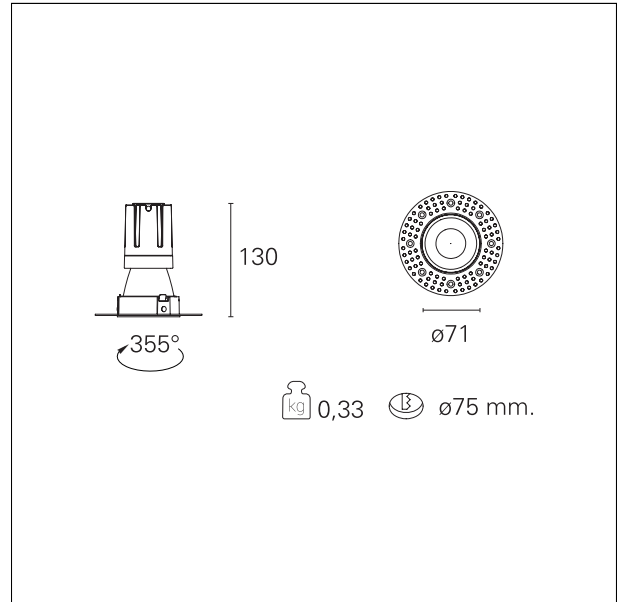

Nemo TL Comfort

RTT22415DM - Trimless + Matt Bronze Reflector - 15 W - 1450 lumen / 3000 K / CRI >90

DESCRIPTION

Nemo TL is the trimless series of the Nemo family designed for installations in plasterboard false ceilings with no visible edge. Models up to 24W are equipped with a pre-drilled fixed frame for direct fixing of the luminaire to the false ceiling; The 33W and 42W models are equipped with height-adjustable fixing frame. Nemo TL Comfort is the solution for installations with maximum visual comfort; thanks to its 48 ° cut off, the TL Comfort version of the Nemo series guarantees maximum control of direct glare. The lighting modules are all equipped with the latest generation of LEDs (CRI > 90 and SDCM < 3). The interchangeable secondary reflectors are available in four different satin finishes and allow you to aesthetically characterize the system even after the first installation without changing the lighting performance. The safety cable supplied prevents accidental drops and the "fast plug" connection system to the driver allows quick and safe installation.

Switch 1...10V / Push

PRODUCTS CHARACTERISTICS

installation type	trimless recessed
material	Aluminum
Color	Matt bronze
Power	15 W
Lumen output - Full emission	1418 lm
Efficacy	95 lm/W
Diameter	Ø 71 mm.
Dimensions	h 130 mm.
net weight	0,33 kg.

optical compartment IP rate	IP40
recessed compartment IP rate	IP20
IK	IK02

HOLE RECESS DIMENSIONS

hole recess diameter	Ø 75 mm.
----------------------	-----------------

ENERGY CLASSIFICATION

This luminaire contains built-in LED lamps.