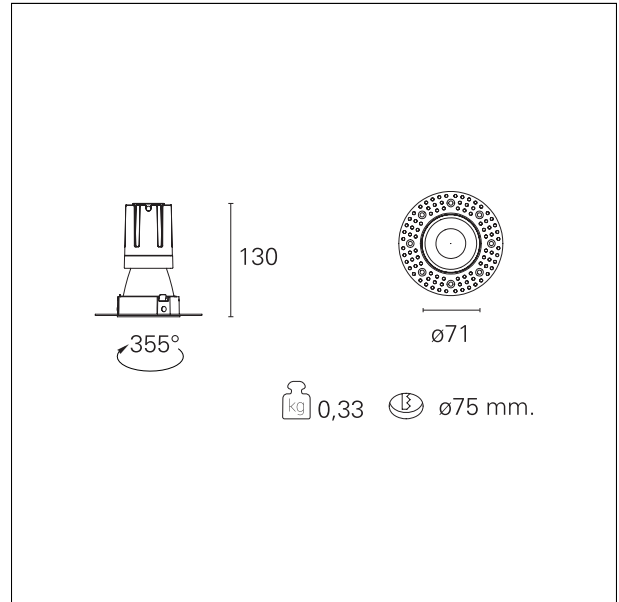

Nemo TL Comfort

RTT22414 - Trimless + Matt Bronze Reflector - 15 W - 1450 lumen / 4000 K / CRI >90

DESCRIPTION

Nemo TL is the trimless series of the Nemo family designed for installations in plasterboard false ceilings with no visible edge. Models up to 24W are equipped with a pre-drilled fixed frame for direct fixing of the luminaire to the false ceiling; The 33W and 42W models are equipped with height-adjustable fixing frame. Nemo TL Comfort is the solution for installations with maximum visual comfort; thanks to its 48 ° cut off, the TL Comfort version of the Nemo series guarantees maximum control of direct glare. The lighting modules are all equipped with the latest generation of LEDs (CRI > 90 and SDCM < 3). The interchangeable secondary reflectors are available in four different satin finishes and allow you to aesthetically characterize the system even after the first installation without changing the lighting performance. The safety cable supplied prevents accidental drops and the "fast plug" connection system to the driver allows quick and safe installation.

Switch **On÷Off**

PRODUCTS CHARACTERISTICS

installation type	trimless recessed
material	Aluminum
Color	Matt bronze
Power	15 W
Lumen output - Full emission	1440 lm
Efficacy	96 lm/W
Diameter	Ø 71 mm.
Dimensions	h 130 mm.
net weight	0,33 kg.

optical compartment IP rate	IP40
recessed compartment IP rate	IP20
IK	IK02

HOLE RECESS DIMENSIONS

hole recess diameter	Ø 75 mm.
----------------------	-----------------

ENERGY CLASSIFICATION

This luminaire contains built-in LED lamps.

luminous effect	flood
optic	38°
Beam angle - direct	38°
UGR	≤ 17
Cut Hood	48°

PHOTOMETRIC