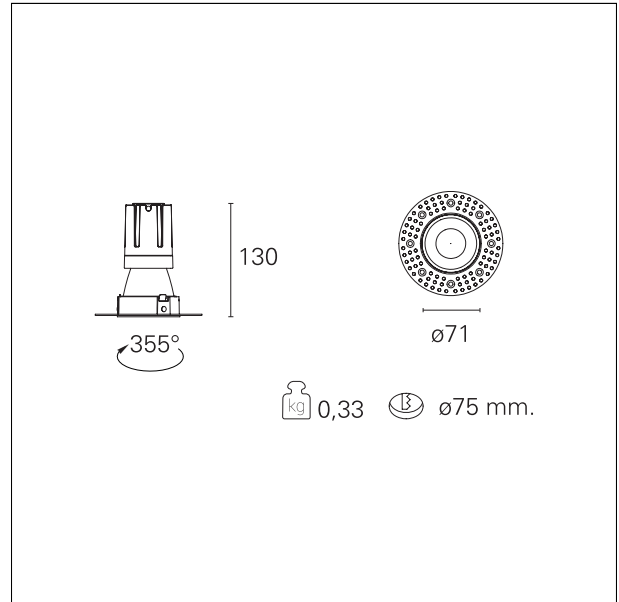

Nemo TL Comfort

RTT22414DM - Trimless + Matt Bronze Reflector - 15 W - 1450 lumen / 4000 K / CRI >90

DESCRIPTION

Nemo TL is the trimless series of the Nemo family designed for installations in plasterboard false ceilings with no visible edge. Models up to 24W are equipped with a pre-drilled fixed frame for direct fixing of the luminaire to the false ceiling; The 33W and 42W models are equipped with height-adjustable fixing frame. Nemo TL Comfort is the solution for installations with maximum visual comfort; thanks to its 48 ° cut off, the TL Comfort version of the Nemo series guarantees maximum control of direct glare. The lighting modules are all equipped with the latest generation of LEDs (CRI > 90 and SDCM < 3). The interchangeable secondary reflectors are available in four different satin finishes and allow you to aesthetically characterize the system even after the first installation without changing the lighting performance. The safety cable supplied prevents accidental drops and the "fast plug" connection system to the driver allows quick and safe installation.

Switch **1...10V / Push**

PRODUCTS CHARACTERISTICS

installation type	trimless recessed
material	Aluminum
Color	Matt bronze
Power	15 W
Lumen output - Full emission	1440 lm
Efficacy	96 lm/W
Diameter	Ø 71 mm.
Dimensions	h 130 mm.
net weight	0,33 kg.

optical compartment IP rate	IP40
recessed compartment IP rate	IP20
IK	IK02

HOLE RECESS DIMENSIONS

hole recess diameter	Ø 75 mm.
----------------------	-----------------

ENERGY CLASSIFICATION

This luminaire contains built-in LED lamps.