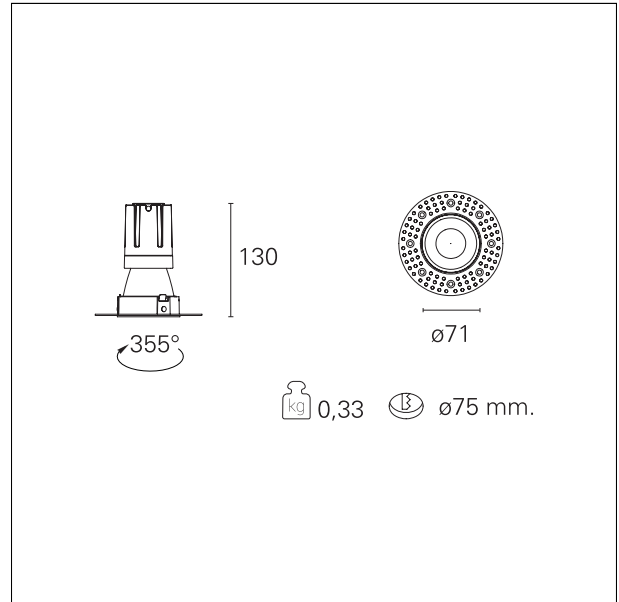

Nemo TL Comfort

RTT22413 - Trimless + Matt Bronze Reflector - 15 W - 1450 lumen / 3000 K / CRI >90

DESCRIPTION

Nemo TL is the trimless series of the Nemo family designed for installations in plasterboard false ceilings with no visible edge. Models up to 24W are equipped with a pre-drilled fixed frame for direct fixing of the luminaire to the false ceiling; The 33W and 42W models are equipped with height-adjustable fixing frame. Nemo TL Comfort is the solution for installations with maximum visual comfort; thanks to its 48 ° cut off, the TL Comfort version of the Nemo series guarantees maximum control of direct glare. The lighting modules are all equipped with the latest generation of LEDs (CRI > 90 and SDCM < 3). The interchangeable secondary reflectors are available in four different satin finishes and allow you to aesthetically characterize the system even after the first installation without changing the lighting performance. The safety cable supplied prevents accidental drops and the "fast plug" connection system to the driver allows quick and safe installation.

Switch

On+Off

PRODUCTS CHARACTERISTICS

installation type	trimless recessed
material	Aluminum
Color	Matt bronze
Power	15 W
Lumen output - Full emission	1402 lm
Efficacy	93 lm/W
Diameter	Ø 71 mm.
Dimensions	h 130 mm.
net weight	0,33 kg.

optical compartment IP rate	IP40
recessed compartment IP rate	IP20
IK	IK02

HOLE RECESS DIMENSIONS

hole recess diameter	Ø 75 mm.
----------------------	-----------------

ENERGY CLASSIFICATION

This luminaire contains built-in LED lamps.

luminous effect	flood
optic	38°
Beam angle - direct	38°
UGR	≤ 17
Cut Hood	48°

PHOTOMETRIC