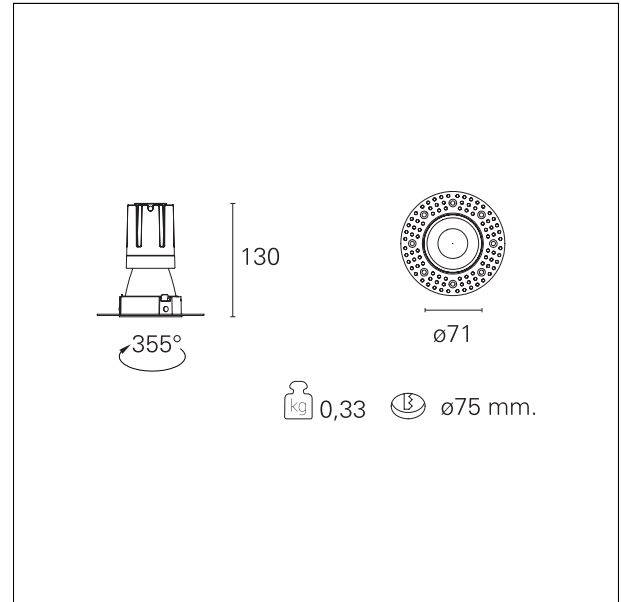

Nemo TL Comfort

RTT22413PD - Trimless + Matt Bronze Reflector - 15 W - 1450 lumen / 3000 K / CRI >90

DESCRIPTION

Nemo TL is the trimless series of the Nemo family designed for installations in plasterboard false ceilings with no visible edge. Models up to 24W are equipped with a pre-drilled fixed frame for direct fixing of the luminaire to the false ceiling; The 33W and 42W models are equipped with height-adjustable fixing frame. Nemo TL Comfort is the solution for installations with maximum visual comfort; thanks to its 48 ° cut off, the TL Comfort version of the Nemo series guarantees maximum control of direct glare. The lighting modules are all equipped with the latest generation of LEDs (CRI > 90 and SDCM < 3). The interchangeable secondary reflectors are available in four different satin finishes and allow you to aesthetically characterize the system even after the first installation without changing the lighting performance. The safety cable supplied prevents accidental drops and the "fast plug" connection system to the driver allows quick and safe installation.

Switch

Pan Digital

PRODUCTS CHARACTERISTICS

| | |
|------------------------------|--------------------------|
| installation type | trimless recessed |
| material | Aluminum |
| Color | Matt bronze |
| Power | 15 W |
| Lumen output - Full emission | 1402 lm |
| Efficacy | 93 lm/W |
| Diameter | Ø 71 mm. |
| Dimensions | h 130 mm. |
| net weight | 0,33 kg. |

MECHANICAL CHARACTERISTICS

| | |
|------------------------------|-------------|
| optical compartment IP rate | IP40 |
| recessed compartment IP rate | IP20 |
| IK | IK02 |

HOLE RECESS DIMENSIONS

| | |
|----------------------|-----------------|
| hole recess diameter | Ø 75 mm. |
|----------------------|-----------------|