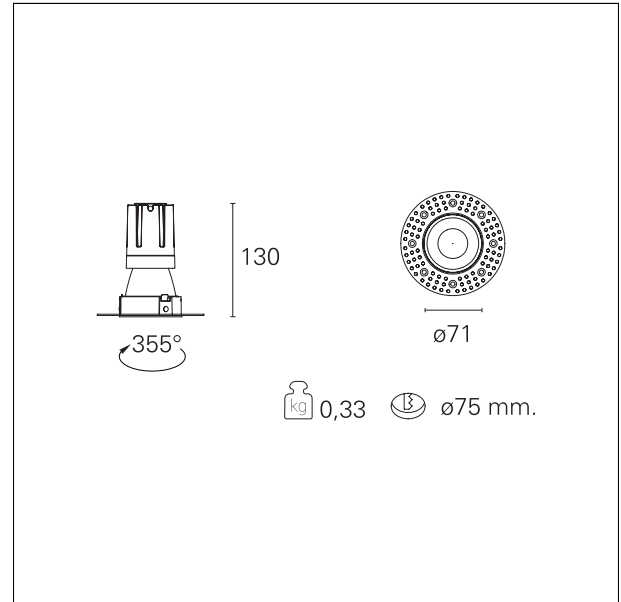

Nemo TL Comfort

RTT22413DM - Trimless + Matt Bronze Reflector - 15 W - 1450 lumen / 3000 K / CRI >90

DESCRIPTION

Nemo TL is the trimless series of the Nemo family designed for installations in plasterboard false ceilings with no visible edge. Models up to 24W are equipped with a pre-drilled fixed frame for direct fixing of the luminaire to the false ceiling; The 33W and 42W models are equipped with height-adjustable fixing frame. Nemo TL Comfort is the solution for installations with maximum visual comfort; thanks to its 48 ° cut off, the TL Comfort version of the Nemo series guarantees maximum control of direct glare. The lighting modules are all equipped with the latest generation of LEDs (CRI > 90 and SDCM < 3). The interchangeable secondary reflectors are available in four different satin finishes and allow you to aesthetically characterize the system even after the first installation without changing the lighting performance. The safety cable supplied prevents accidental drops and the "fast plug" connection system to the driver allows quick and safe installation.

Switch 1...10V / Push

PRODUCTS CHARACTERISTICS

installation type	trimless recessed
material	Aluminum
Color	Matt bronze
Power	15 W
Lumen output - Full emission	1402 lm
Efficacy	93 lm/W
Diameter	Ø 71 mm.
Dimensions	h 130 mm.
net weight	0,33 kg.

optical compartment IP rate	IP40
recessed compartment IP rate	IP20
IK	IK02

HOLE RECESS DIMENSIONS

hole recess diameter	Ø 75 mm.
----------------------	-----------------

ENERGY CLASSIFICATION

This luminaire contains built-in LED lamps.