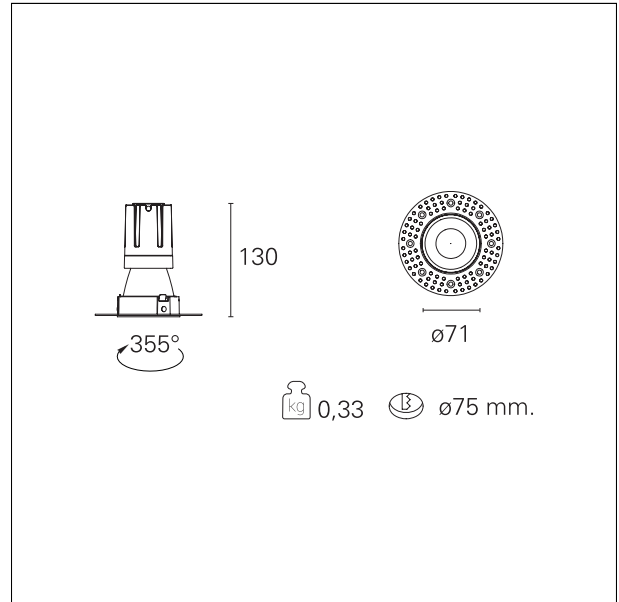

#### DESCRIPTION

Nemo TL is the trimless series of the Nemo family designed for installations in plasterboard false ceilings with no visible edge. Models up to 24W are equipped with a pre-drilled fixed frame for direct fixing of the luminaire to the false ceiling; The 33W and 42W models are equipped with height-adjustable fixing frame. Nemo TL Comfort is the solution for installations with maximum visual comfort; thanks to its 48 ° cut off, the TL Comfort version of the Nemo series guarantees maximum control of direct glare. The lighting modules are all equipped with the latest generation of LEDs (CRI > 90 and SDCM < 3). The interchangeable secondary reflectors are available in four different satin finishes and allow you to aesthetically characterize the system even after the first installation without changing the lighting performance. The safety cable supplied prevents accidental drops and the "fast plug" connection system to the driver allows quick and safe installation.

#### PRODUCTS CHARACTERISTICS

installation type	<b>trimless recessed</b>
material	<b>Aluminum</b>
Color	<b>Matt bronze</b>
Power	<b>15 W</b>
Lumen output - Full emission	<b>1436 lm</b>
Efficacy	<b>96 lm/W</b>
Diameter	<b>Ø 71 mm.</b>
Dimensions	<b>h 130 mm.</b>
net weight	<b>0,33 kg.</b>

#### HOLE RECESS DIMENSIONS

hole recess diameter	<b>Ø 75 mm.</b>
----------------------	-----------------