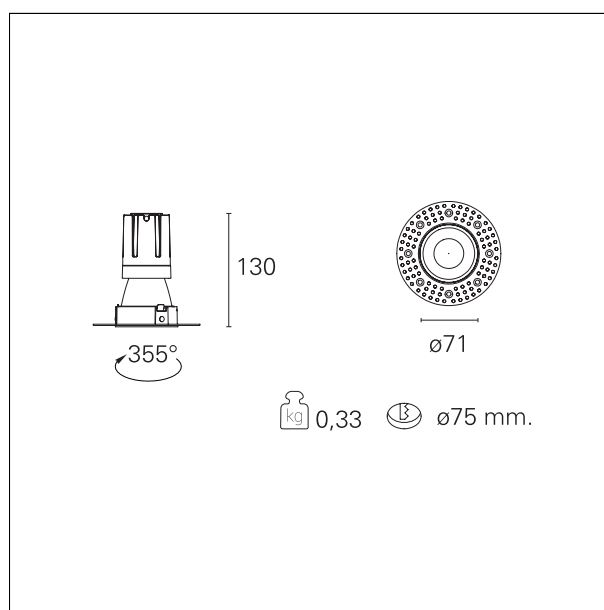

Nemo TL Comfort

RTT22412PD - Trimless + Matt Bronze Reflector - 15 W - 1450 lumen / 4000 K / CRI >90

DESCRIPTION

Nemo TL is the trimless series of the Nemo family designed for installations in plasterboard false ceilings with no visible edge. Models up to 24W are equipped with a pre-drilled fixed frame for direct fixing of the luminaire to the false ceiling; The 33W and 42W models are equipped with height-adjustable fixing frame. Nemo TL Comfort is the solution for installations with maximum visual comfort; thanks to its 48 ° cut off, the TL Comfort version of the Nemo series guarantees maximum control of direct glare. The lighting modules are all equipped with the latest generation of LEDs (CRI > 90 and SDCM < 3). The interchangeable secondary reflectors are available in four different satin finishes and allow you to aesthetically characterize the system even after the first installation without changing the lighting performance. The safety cable supplied prevents accidental drops and the "fast plug" connection system to the driver allows quick and safe installation.

Switch

Pan Digital

PRODUCTS CHARACTERISTICS

installation type	trimless recessed
material	Aluminum
Color	Matt bronze
Power	15 W
Lumen output - Full emission	1436 lm
Efficacy	96 lm/W
Diameter	Ø 71 mm.
Dimensions	h 130 mm.
net weight	0,33 kg.

optical compartment IP rate	IP40
recessed compartment IP rate	IP20
IK	IK02

HOLE RECESS DIMENSIONS

hole recess diameter	Ø 75 mm.
----------------------	-----------------

ENERGY CLASSIFICATION

This luminaire contains built-in LED lamps.