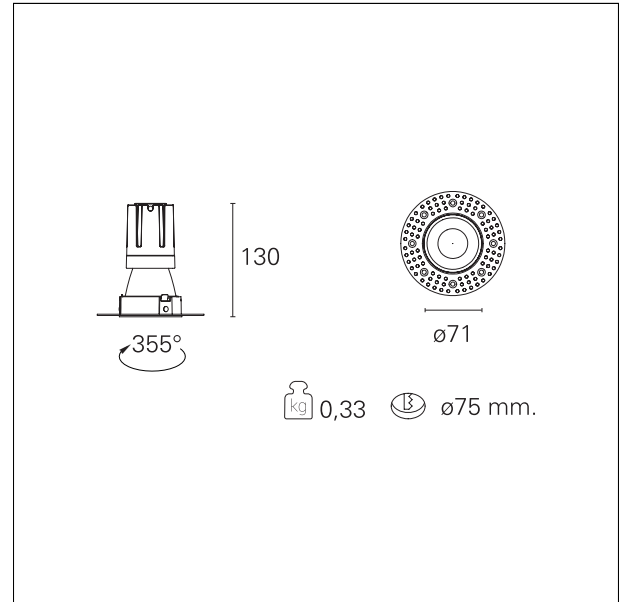

#### DESCRIPTION

Nemo TL is the trimless series of the Nemo family designed for installations in plasterboard false ceilings with no visible edge. Models up to 24W are equipped with a pre-drilled fixed frame for direct fixing of the luminaire to the false ceiling; The 33W and 42W models are equipped with height-adjustable fixing frame. Nemo TL Comfort is the solution for installations with maximum visual comfort; thanks to its 48 ° cut off, the TL Comfort version of the Nemo series guarantees maximum control of direct glare. The lighting modules are all equipped with the latest generation of LEDs (CRI > 90 and SDCM < 3). The interchangeable secondary reflectors are available in four different satin finishes and allow you to aesthetically characterize the system even after the first installation without changing the lighting performance. The safety cable supplied prevents accidental drops and the "fast plug" connection system to the driver allows quick and safe installation.

#### PRODUCTS CHARACTERISTICS

installation type	<b>trimless recessed</b>
material	<b>Aluminum</b>
Color	<b>Matt bronze</b>
Power	<b>15 W</b>
Lumen output - Full emission	<b>1436 lm</b>
Efficacy	<b>96 lm/W</b>
Diameter	<b>Ø 71 mm.</b>
Dimensions	<b>h 130 mm.</b>
net weight	<b>0,33 kg.</b>

#### HOLE RECESS DIMENSIONS

hole recess diameter	<b>Ø 75 mm.</b>
----------------------	-----------------