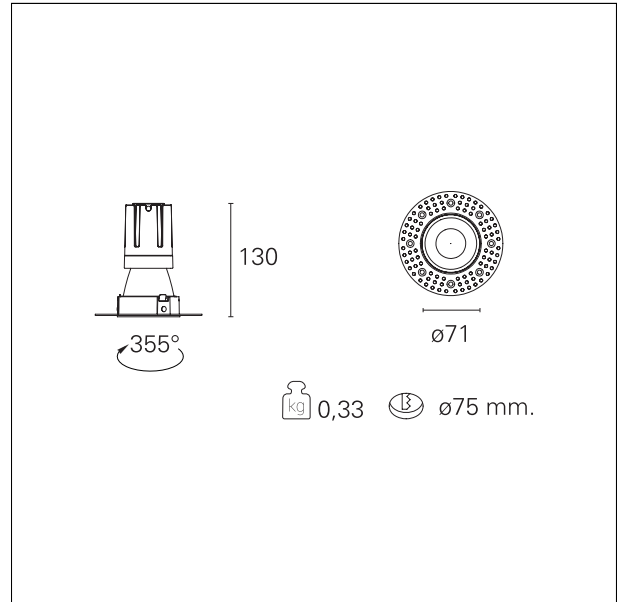

Nemo TL Comfort

RTT22411 - Trimless + Matt Bronze Reflector - 15 W - 1450 lumen / 3000 K / CRI >90

DESCRIPTION

Nemo TL is the trimless series of the Nemo family designed for installations in plasterboard false ceilings with no visible edge. Models up to 24W are equipped with a pre-drilled fixed frame for direct fixing of the luminaire to the false ceiling; The 33W and 42W models are equipped with height-adjustable fixing frame. Nemo TL Comfort is the solution for installations with maximum visual comfort; thanks to its 48 ° cut off, the TL Comfort version of the Nemo series guarantees maximum control of direct glare. The lighting modules are all equipped with the latest generation of LEDs (CRI > 90 and SDCM < 3). The interchangeable secondary reflectors are available in four different satin finishes and allow you to aesthetically characterize the system even after the first installation without changing the lighting performance. The safety cable supplied prevents accidental drops and the "fast plug" connection system to the driver allows quick and safe installation.

Switch **On÷Off**

PRODUCTS CHARACTERISTICS

installation type	trimless recessed
material	Aluminum
Color	Matt bronze
Power	15 W
Lumen output - Full emission	1398 lm
Efficacy	93 lm/W
Diameter	Ø 71 mm.
Dimensions	h 130 mm.
net weight	0,33 kg.

optical compartment IP rate	IP40
recessed compartment IP rate	IP20
IK	IK02

HOLE RECESS DIMENSIONS

hole recess diameter	Ø 75 mm.
----------------------	-----------------

ENERGY CLASSIFICATION

This luminaire contains built-in LED lamps.

luminous effect optic	flood
Beam angle - direct	24°
UGR	≤ 17
Cut Hood	48°

PHOTOMETRIC