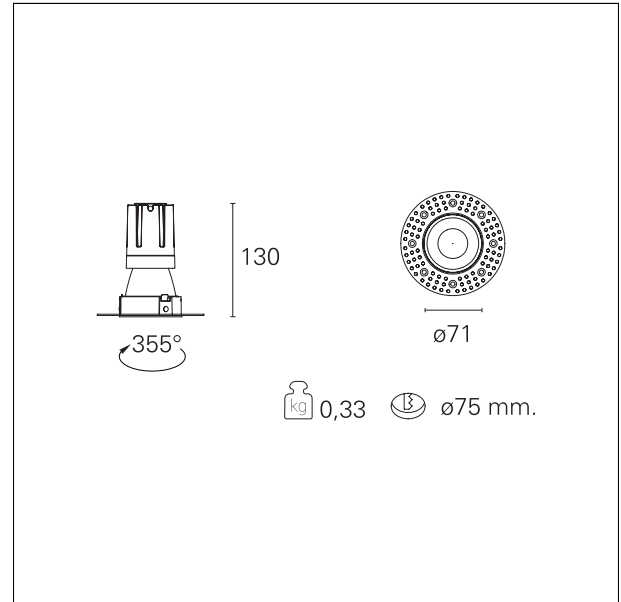

Nemo TL Comfort

RTT22411DM - Trimless + Matt Bronze Reflector - 15 W - 1450 lumen / 3000 K / CRI >90

DESCRIPTION

Nemo TL is the trimless series of the Nemo family designed for installations in plasterboard false ceilings with no visible edge. Models up to 24W are equipped with a pre-drilled fixed frame for direct fixing of the luminaire to the false ceiling; The 33W and 42W models are equipped with height-adjustable fixing frame. Nemo TL Comfort is the solution for installations with maximum visual comfort; thanks to its 48 ° cut off, the TL Comfort version of the Nemo series guarantees maximum control of direct glare. The lighting modules are all equipped with the latest generation of LEDs (CRI > 90 and SDCM < 3). The interchangeable secondary reflectors are available in four different satin finishes and allow you to aesthetically characterize the system even after the first installation without changing the lighting performance. The safety cable supplied prevents accidental drops and the "fast plug" connection system to the driver allows quick and safe installation.

Switch 1...10V / Push

PRODUCTS CHARACTERISTICS

installation type	trimless recessed
material	Aluminum
Color	Matt bronze
Power	15 W
Lumen output - Full emission	1398 lm
Efficacy	93 lm/W
Diameter	Ø 71 mm.
Dimensions	h 130 mm.
net weight	0,33 kg.

optical compartment IP rate	IP40
recessed compartment IP rate	IP20
IK	IK02

HOLE RECESS DIMENSIONS

hole recess diameter	Ø 75 mm.
----------------------	-----------------

ENERGY CLASSIFICATION

This luminaire contains built-in LED lamps.