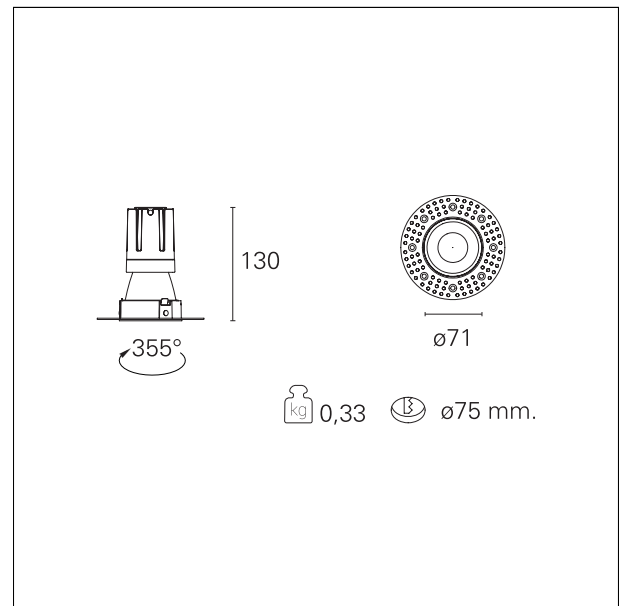

Nemo TL Comfort

RTT22410 - Trimless + Matt Bronze Reflector - 15 W - 1450 lumen / 4000 K / CRI >90

DESCRIPTION

Nemo TL is the trimless series of the Nemo family designed for installations in plasterboard false ceilings with no visible edge. Models up to 24W are equipped with a pre-drilled fixed frame for direct fixing of the luminaire to the false ceiling; The 33W and 42W models are equipped with height-adjustable fixing frame. Nemo TL Comfort is the solution for installations with maximum visual comfort; thanks to its 48 ° cut off, the TL Comfort version of the Nemo series guarantees maximum control of direct glare. The lighting modules are all equipped with the latest generation of LEDs (CRI > 90 and SDCM < 3). The interchangeable secondary reflectors are available in four different satin finishes and allow you to aesthetically characterize the system even after the first installation without changing the lighting performance. The safety cable supplied prevents accidental drops and the "fast plug" connection system to the driver allows quick and safe installation.

Switch

On+Off

PRODUCTS CHARACTERISTICS

installation type	trimless recessed
material	Aluminum
Color	Matt bronze
Power	15 W
Lumen output - Full emission	1430 lm
Efficacy	95 lm/W
Diameter	Ø 71 mm.
Dimensions	h 130 mm.
net weight	0,33 kg.

optical compartment IP rate	IP40
recessed compartment IP rate	IP20
IK	IK02

HOLE RECESS DIMENSIONS

hole recess diameter	Ø 75 mm.
----------------------	-----------------

ENERGY CLASSIFICATION

This luminaire contains built-in LED lamps.

luminous effect optic	spot
Beam angle - direct	15°
UGR	≤ 17
Cut Hood	48°

PHOTOMETRIC