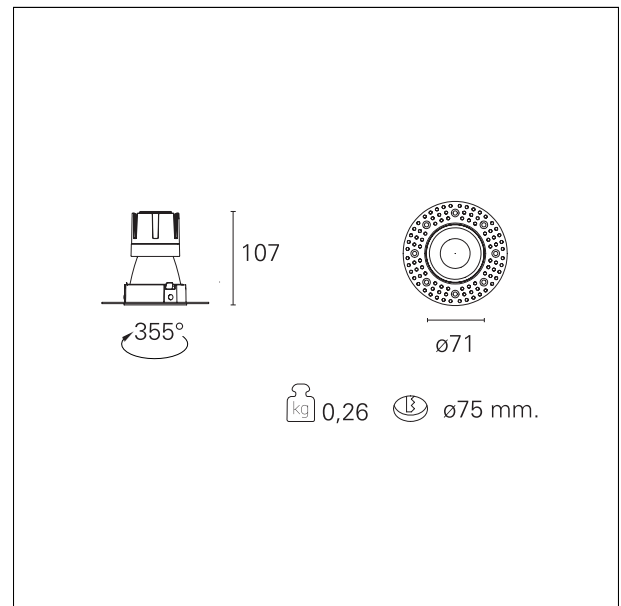

#### DESCRIPTION

Nemo TL is the trimless series of the Nemo family designed for installations in plasterboard false ceilings with no visible edge. Models up to 24W are equipped with a pre-drilled fixed frame for direct fixing of the luminaire to the false ceiling; The 33W and 42W models are equipped with height-adjustable fixing frame. Nemo TL Comfort is the solution for installations with maximum visual comfort; thanks to its 48 ° cut off, the TL Comfort version of the Nemo series guarantees maximum control of direct glare. The lighting modules are all equipped with the latest generation of LEDs (CRI > 90 and SDCM < 3). The interchangeable secondary reflectors are available in four different satin finishes and allow you to aesthetically characterize the system even after the first installation without changing the lighting performance. The safety cable supplied prevents accidental drops and the "fast plug" connection system to the driver allows quick and safe installation.

#### PRODUCTS CHARACTERISTICS

installation type	<b>trimless recessed</b>
material	<b>Aluminum</b>
Color	<b>Matt bronze</b>
Power	<b>10 W</b>
Lumen output - Full emission	<b>968 lm</b>
Efficacy	<b>97 lm/W</b>
Diameter	<b>Ø 71 mm.</b>
Dimensions	<b>h 107 mm.</b>
net weight	<b>0,26 kg.</b>

#### HOLE RECESS DIMENSIONS

hole recess diameter	<b>Ø 75 mm.</b>
----------------------	-----------------