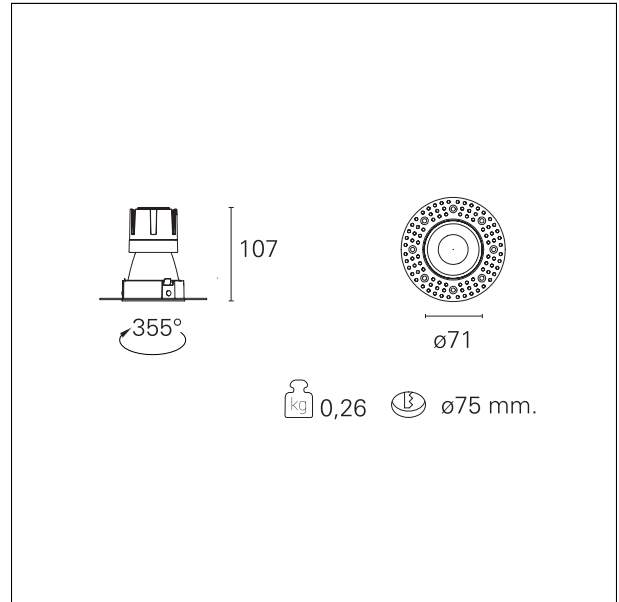

#### DESCRIPTION

Nemo TL is the trimless series of the Nemo family designed for installations in plasterboard false ceilings with no visible edge. Models up to 24W are equipped with a pre-drilled fixed frame for direct fixing of the luminaire to the false ceiling; The 33W and 42W models are equipped with height-adjustable fixing frame. Nemo TL Comfort is the solution for installations with maximum visual comfort; thanks to its 48 ° cut off, the TL Comfort version of the Nemo series guarantees maximum control of direct glare. The lighting modules are all equipped with the latest generation of LEDs (CRI > 90 and SDCM < 3). The interchangeable secondary reflectors are available in four different satin finishes and allow you to aesthetically characterize the system even after the first installation without changing the lighting performance. The safety cable supplied prevents accidental drops and the "fast plug" connection system to the driver allows quick and safe installation.

#### PRODUCTS CHARACTERISTICS

installation type	<b>trimless recessed</b>
material	<b>Aluminum</b>
Color	<b>Matt bronze</b>
Power	<b>10 W</b>
Lumen output - Full emission	<b>916 lm</b>
Efficacy	<b>92 lm/W</b>
Diameter	<b>Ø 71 mm.</b>
Dimensions	<b>h 107 mm.</b>
net weight	<b>0,26 kg.</b>

#### HOLE RECESS DIMENSIONS

hole recess diameter	<b>Ø 75 mm.</b>
----------------------	-----------------